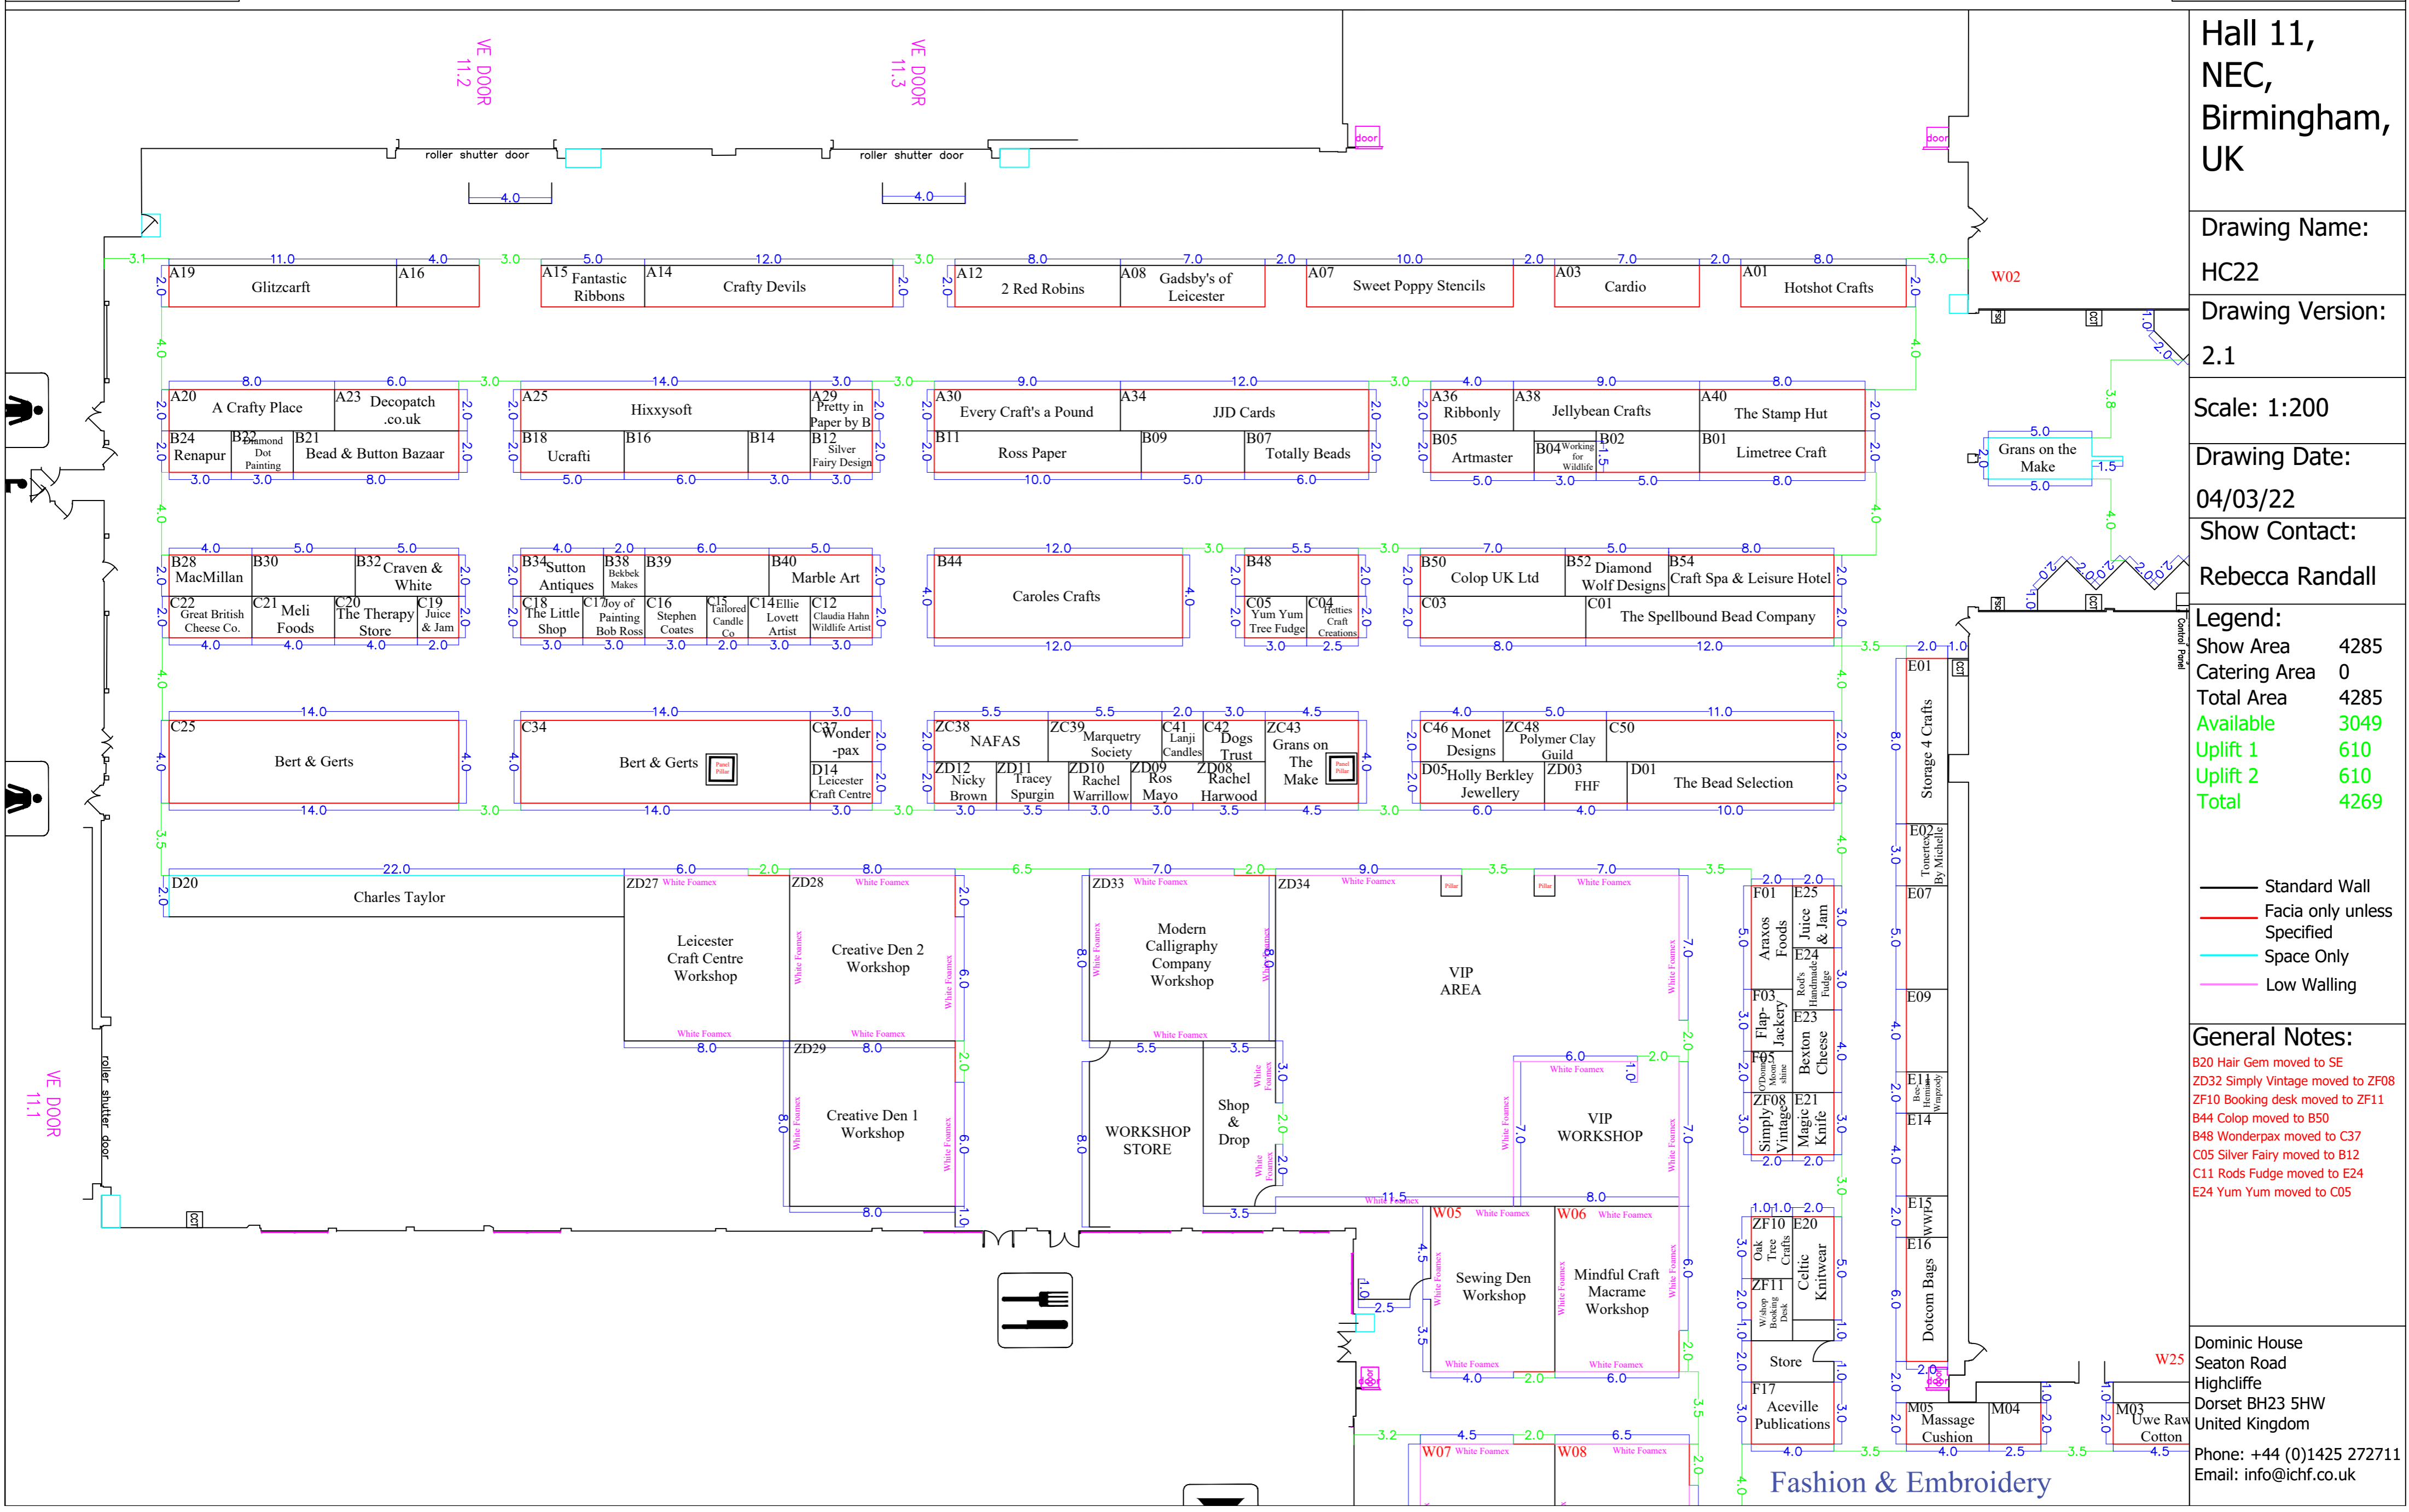

# Creative Craft Show, 17th - 20th March 2022

Hall 11,  
NEC,  
Birmingham,  
UK

Drawing Name:  
HC22  
Drawing Version:  
2.1

Scale: 1:200  
Drawing Date:  
04/03/22  
Show Contact:  
Rebecca Randall

Legend:

Show Area	4285
Catering Area	0
Total Area	4285
Available	3049
Uplift 1	610
Uplift 2	610
Total	4269

- Standard Wall
- Facia only unless Specified
- Space Only
- Low Walling

General Notes:

- B20 Hair Gem moved to SE
- ZD32 Simply Vintage moved to ZF08
- ZF10 Booking desk moved to ZF11
- B44 Colop moved to B50
- B48 Wonderpax moved to C37
- C05 Silver Fairy moved to B12
- C11 Rods Fudge moved to E24
- E24 Yum Yum moved to C05