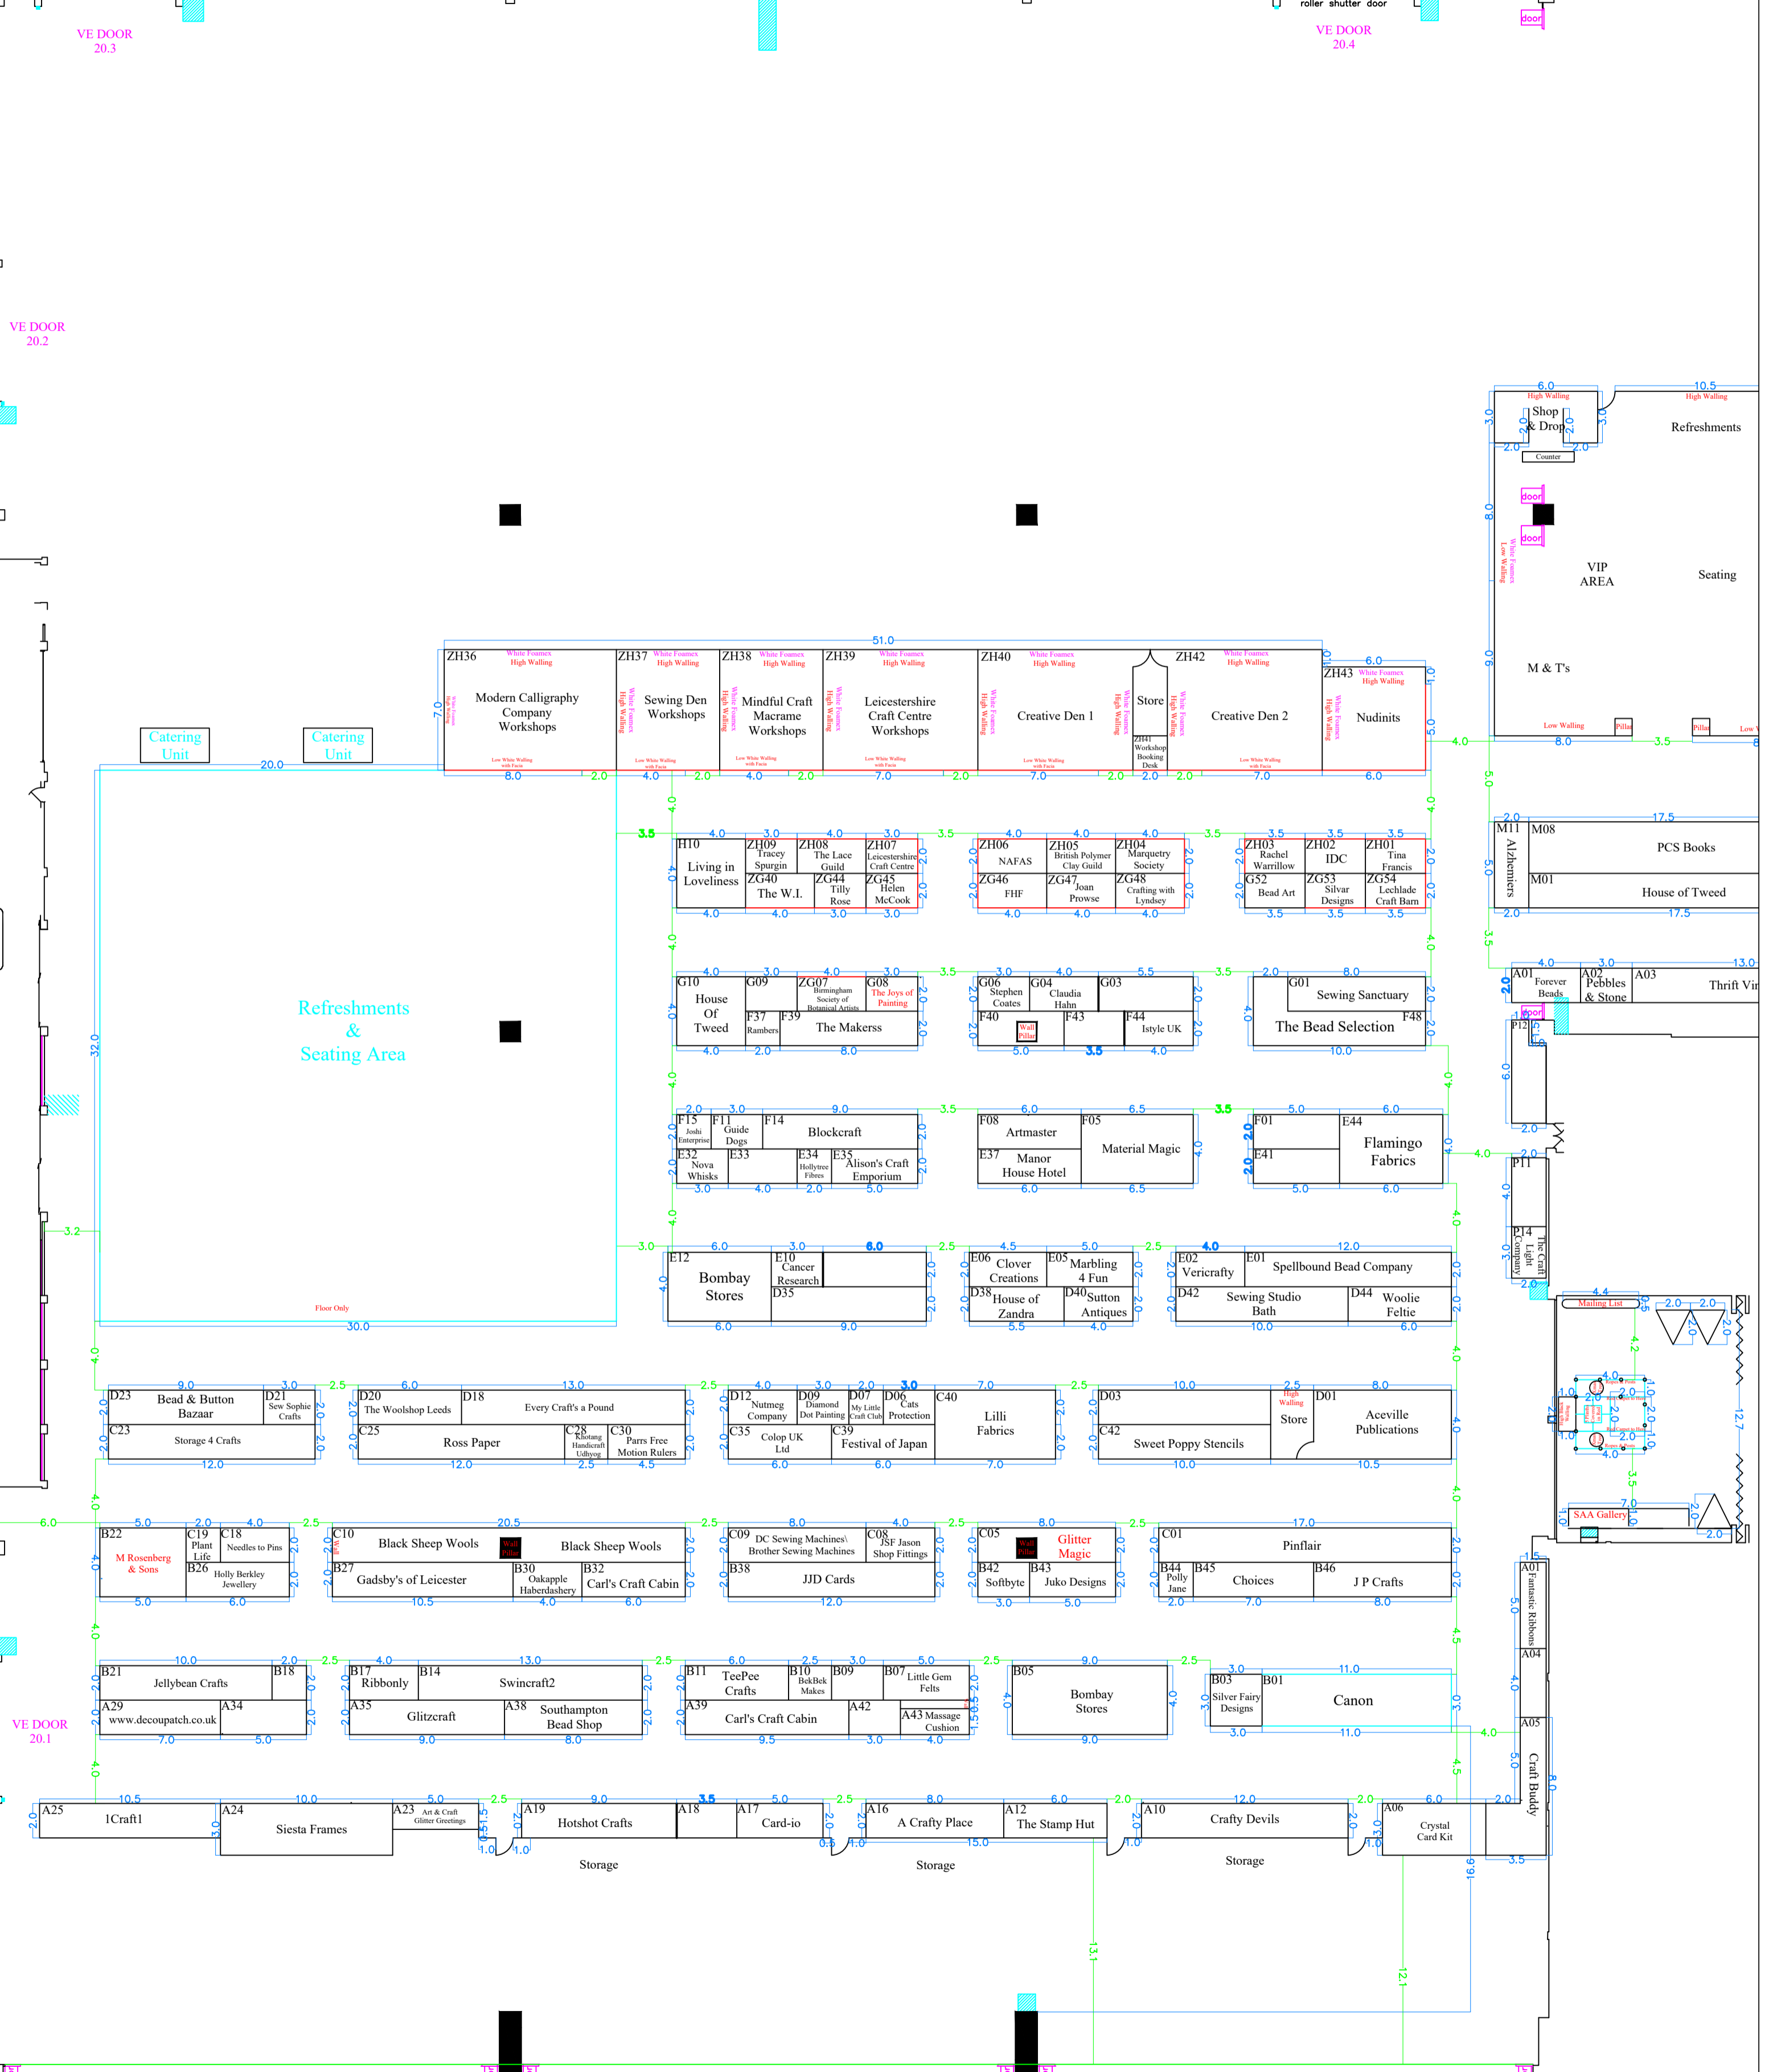

Creative Craft Show, NEC

4th - 7th November 2021

Hall 20, NEC, Birmingham, UK	Drawing Name: HA21	Legend:	General Notes:	Dominic House Seaton Road Highcliffe Dorset BH23 5HW United Kingdom Phone: +44 (0)1425 272711 Email: info@ichf.co.uk www.ichfevents.co.uk
	Drawing No: 2.3			
Scale: 1:250	Drawing Date: 20/10/21			
	Show Contact: Rebecca Randall			