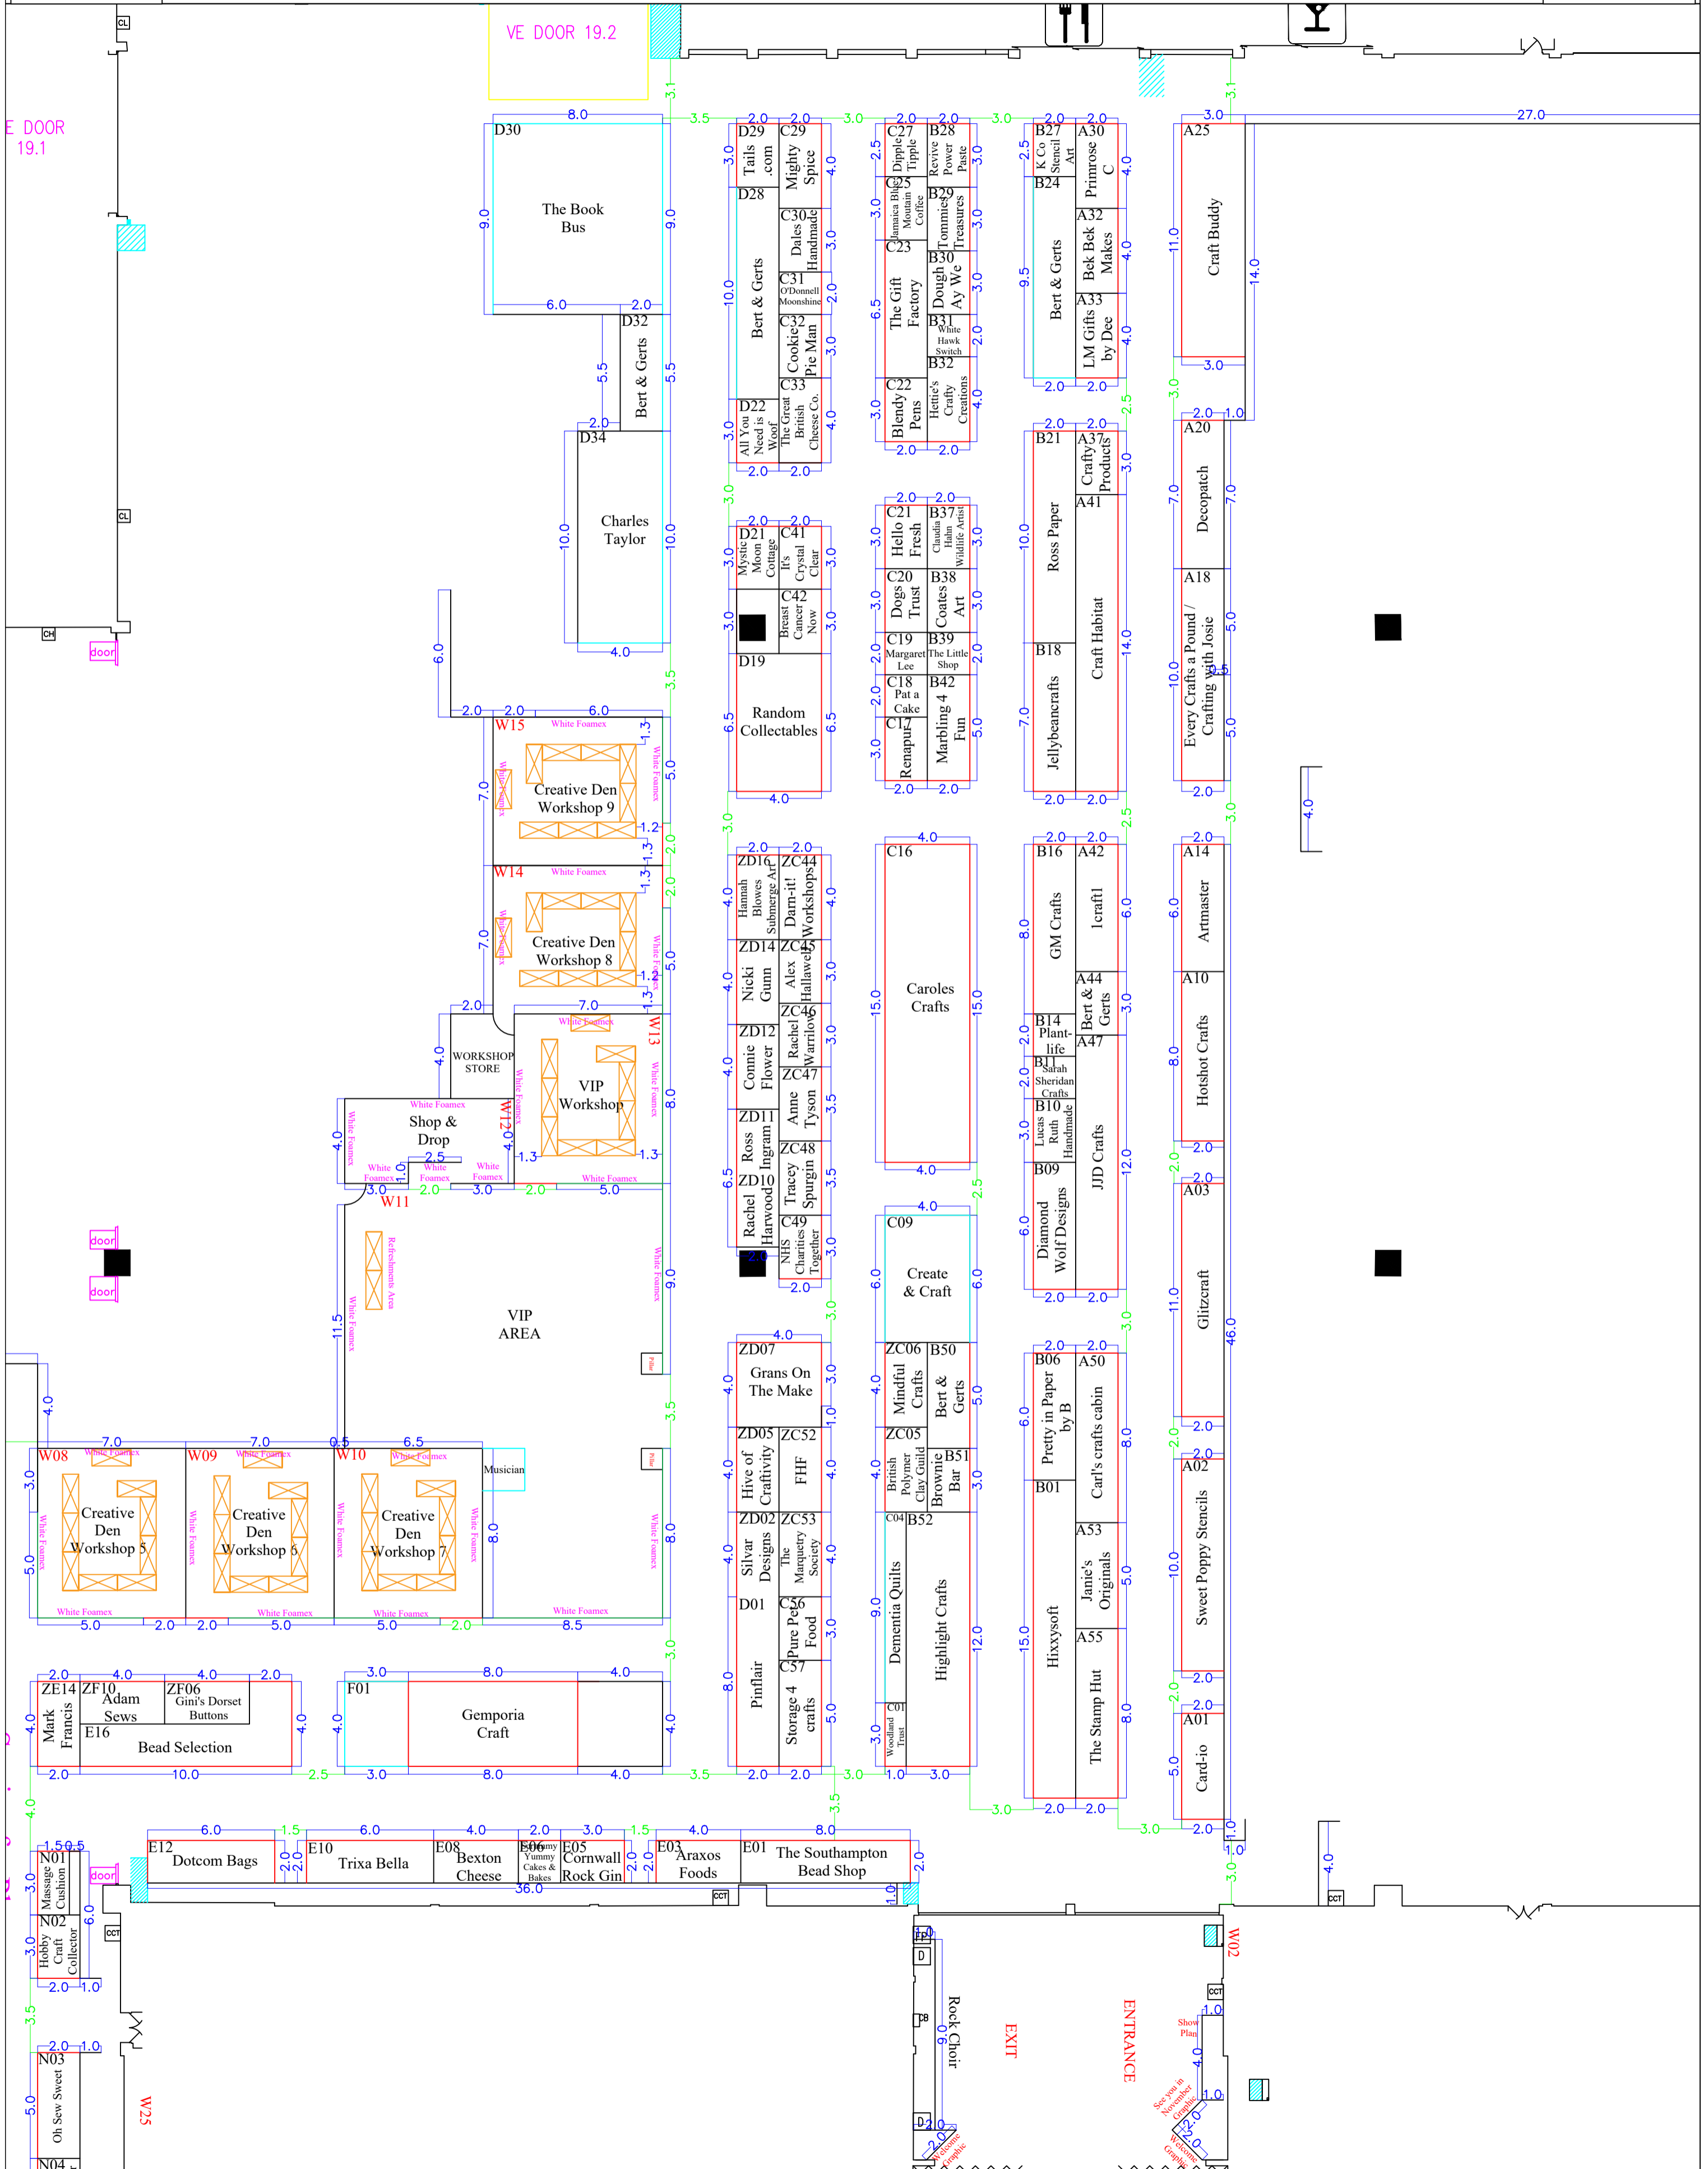

Creative Craft Show, NEC Hall 19

14th - 17th March 2024

Hall 19,
NEC,
Birmingham,
UK
Scale: 1:200

Drawing Name:
HC24
Drawing No:
1.2
Drawing Date:
07/03/24
Show Contact:
Steve Mitchell

Legend:

	Standard Wall
	Facia only unless otherwise specified
	Low Wall
	Space Only