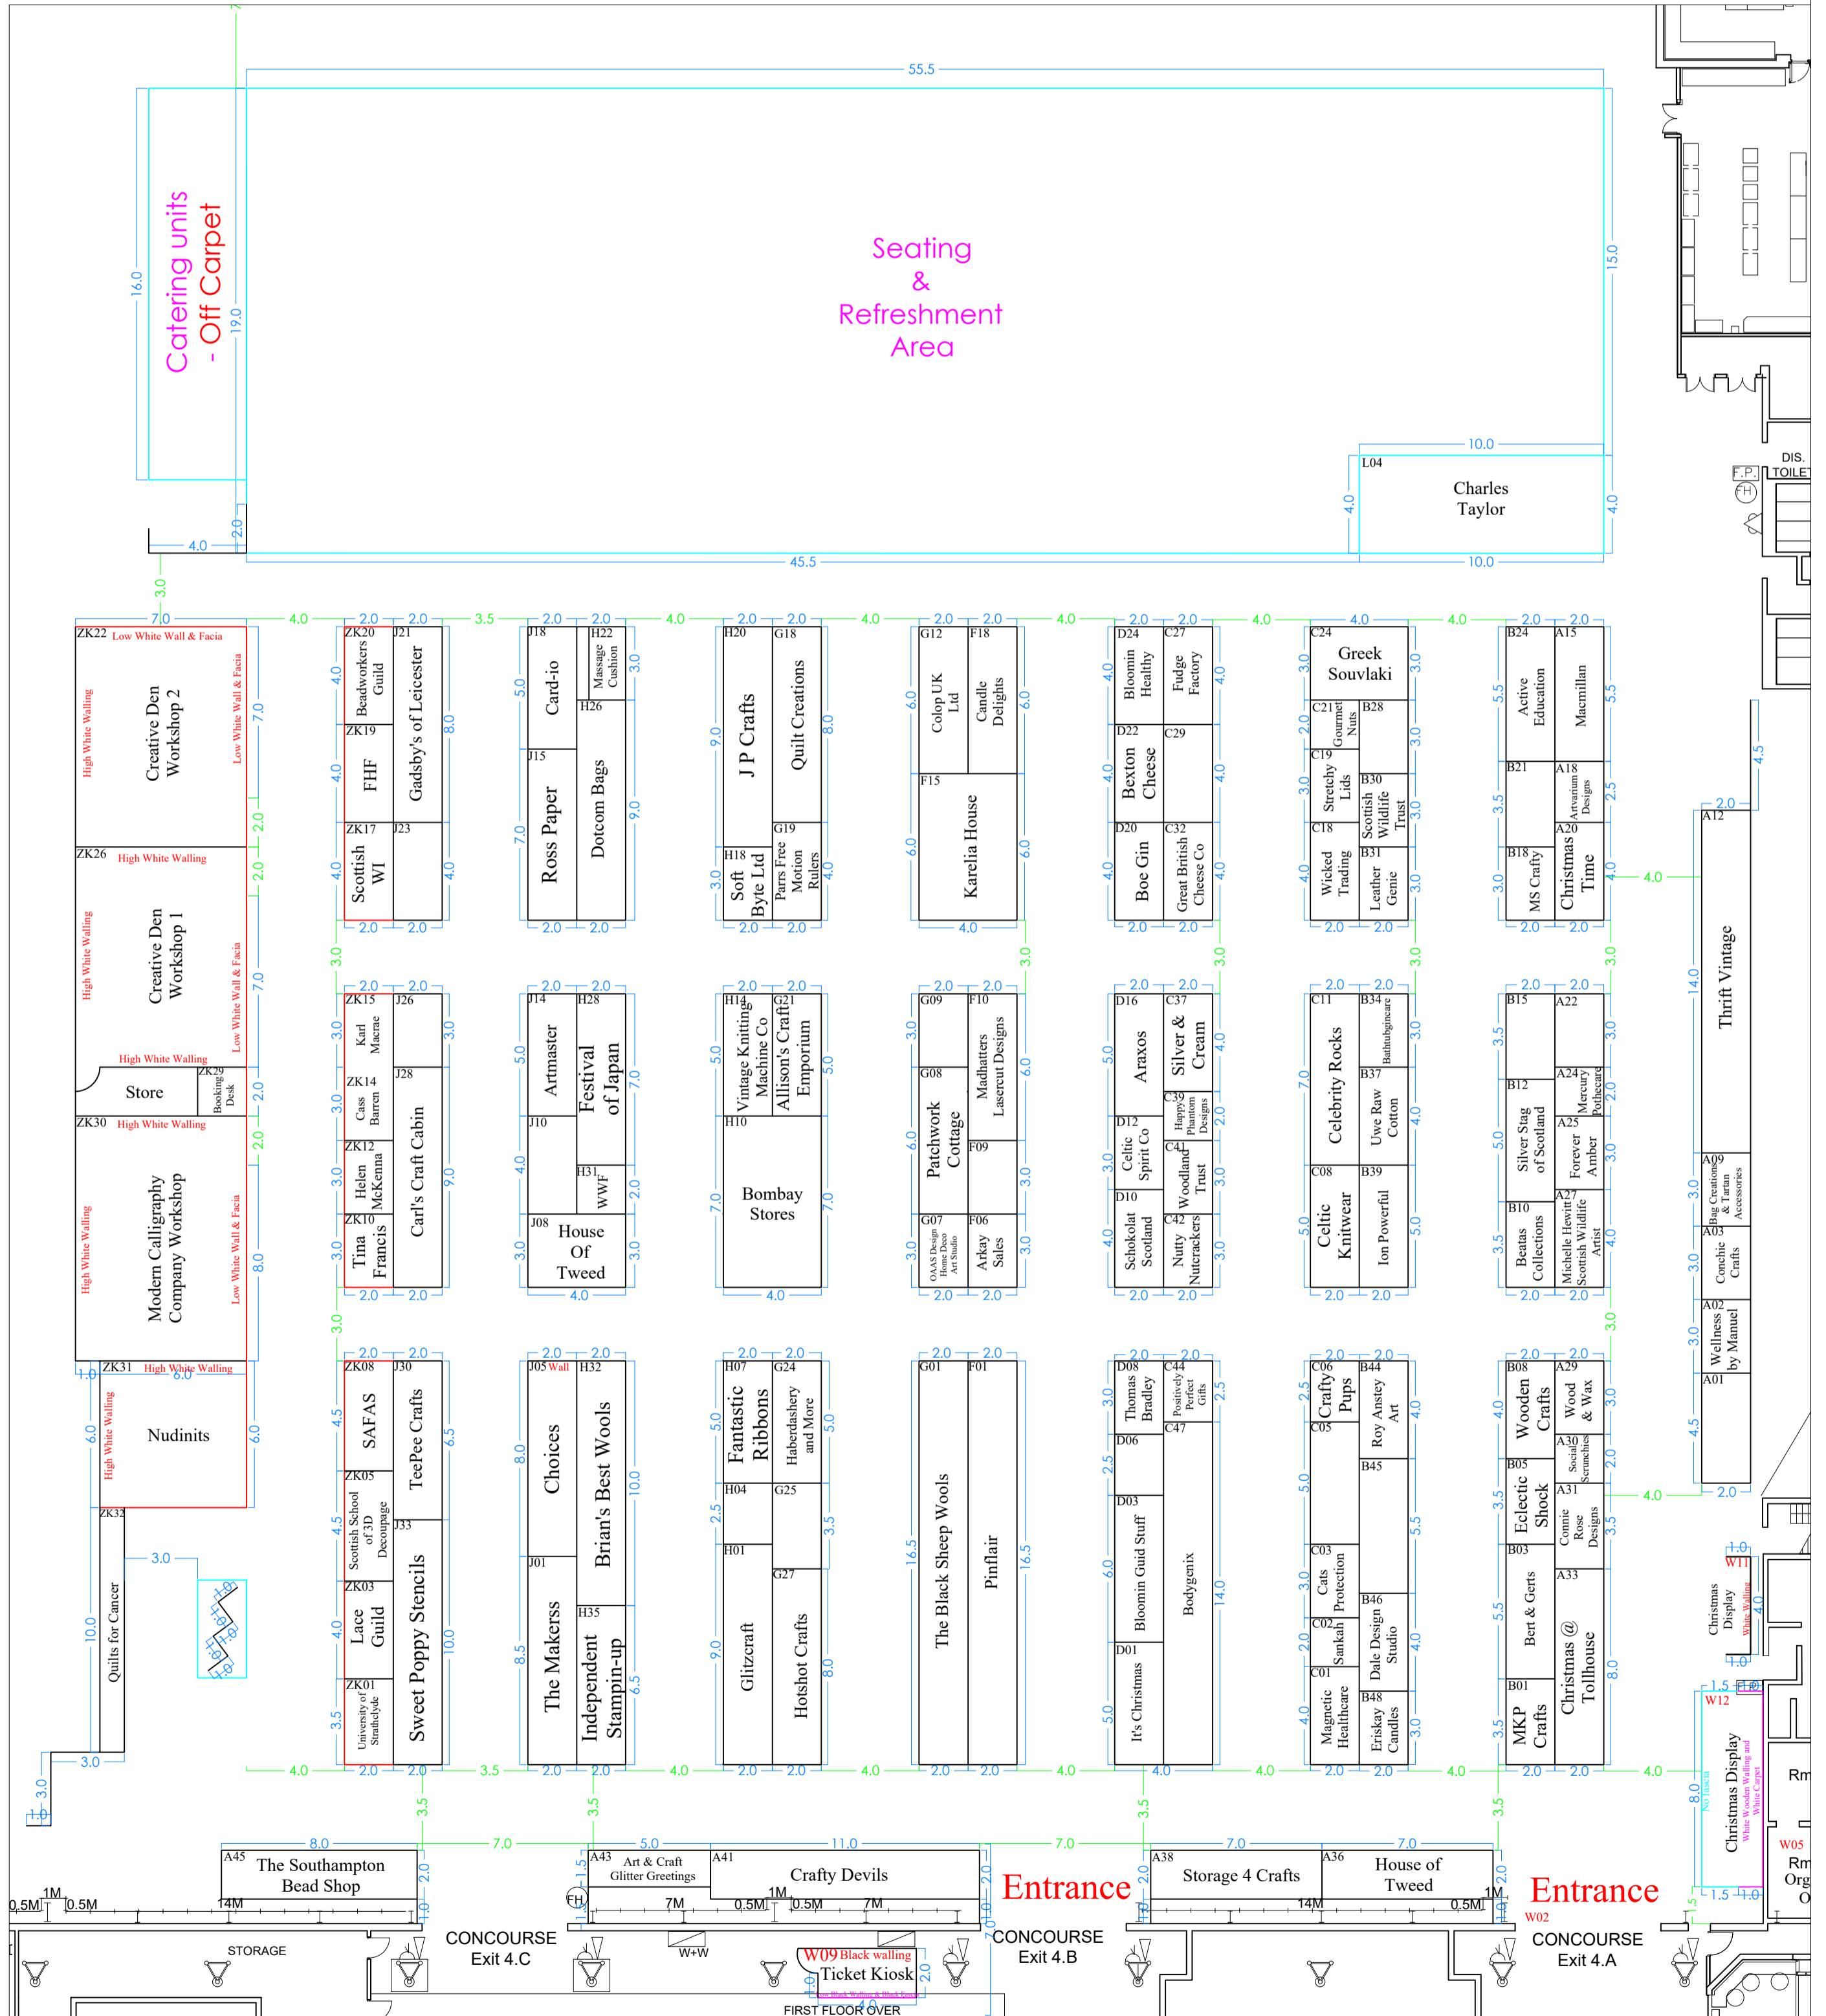

— THE —  
CREATIVE  
**CRAFT**  
SHOW

The Creative Show  
&  
Crafts For Christmas

14th - 17th October 2021

SEC, Glasgow  
Hall 4

Drawing Name:  
HW21 / GL21  
Drawing No:  
3.0  
Drawing Date:  
30/09/21  
Show Contacts:  
Rebecca Randall/ Steve Mitchell

Legend:  
— Indicates normal fascia with black walling  
— Indicates different colour fascia as specified  
— Indicates no fascia

General Notes:

Catering Area 1054  
Total Area 4883

Dominic House  
Seaton Road  
Highcliffe  
Dorset BH23 5HW  
United Kingdom  
Phone: +44 (0)1425 272711  
Email: info@ichf.co.uk  
www.ichf.co.uk

Scale: 1:200