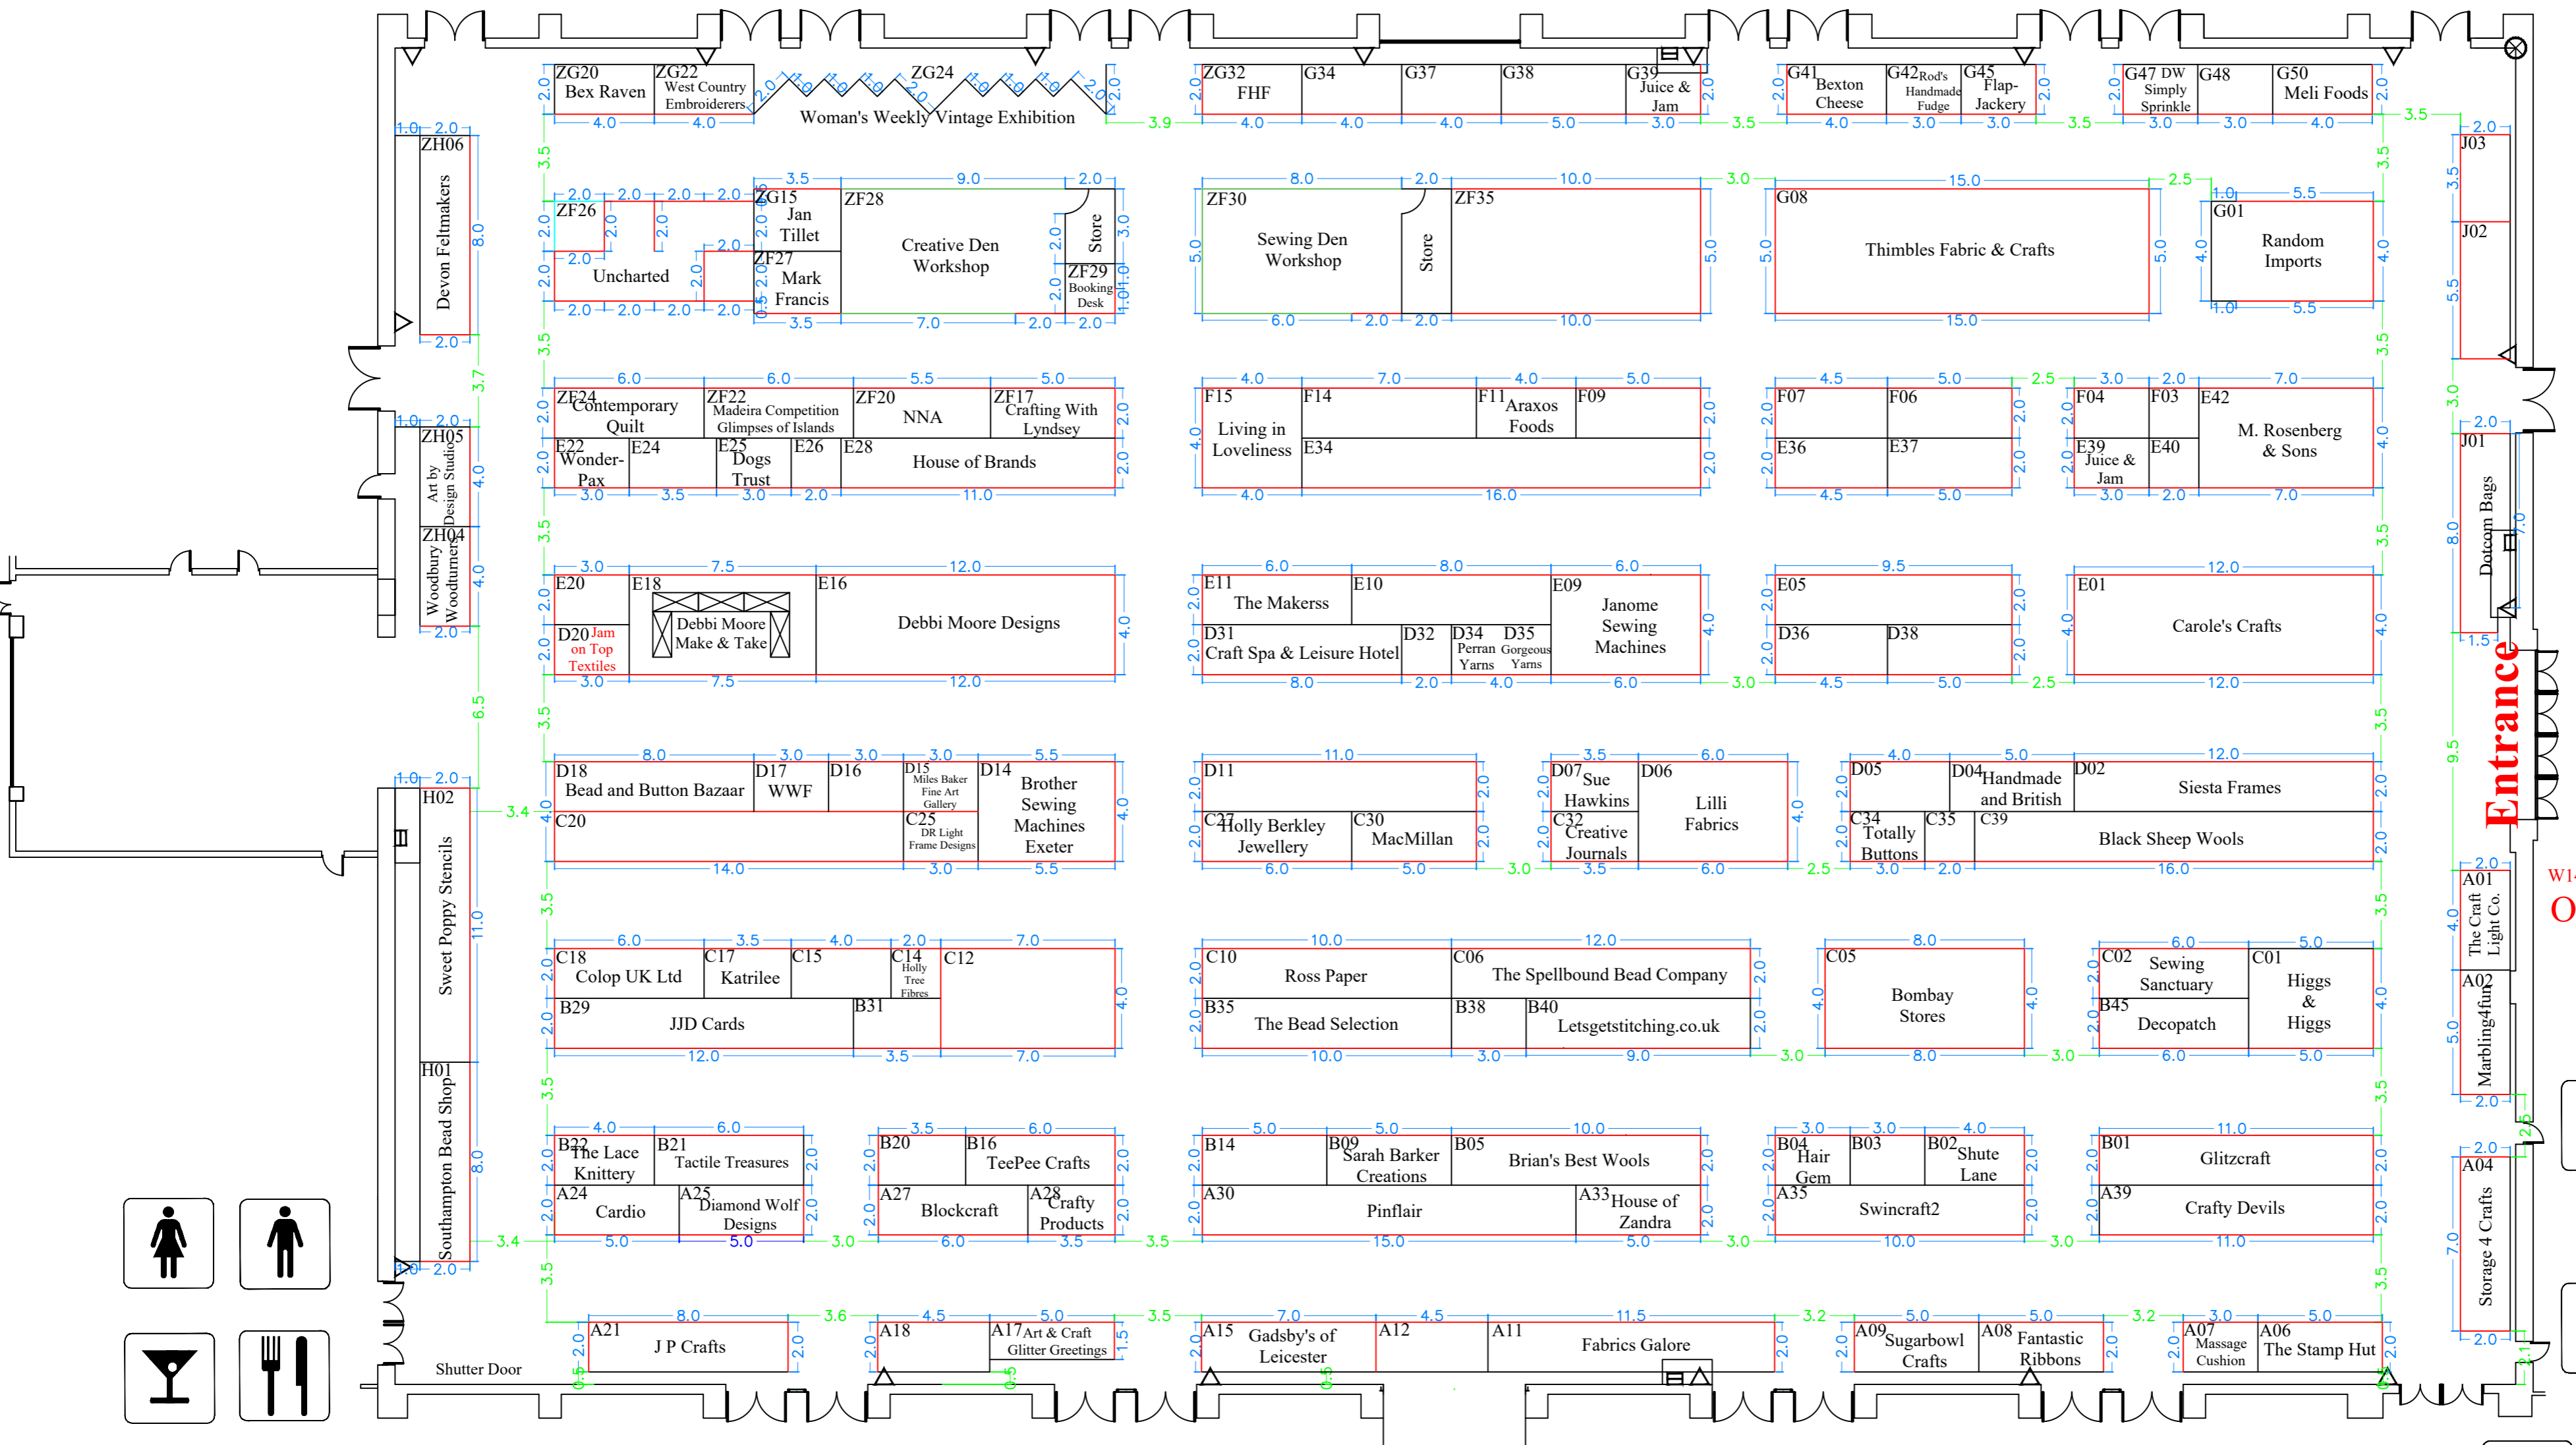

The Creative Craft Show Exeter

22nd - 25th September 2022

Scale: 1:200

Drawing Name:

JE22

Drawing No:

3.0

Drawing Date:

06/07/22

Show Contact:

Rebecca Randall

Legend:

- Standard Wall
- Facia Only unless Otherwise Specified
- Space Only
- Low Walling

General Notes:

Show area 3664

Entrance