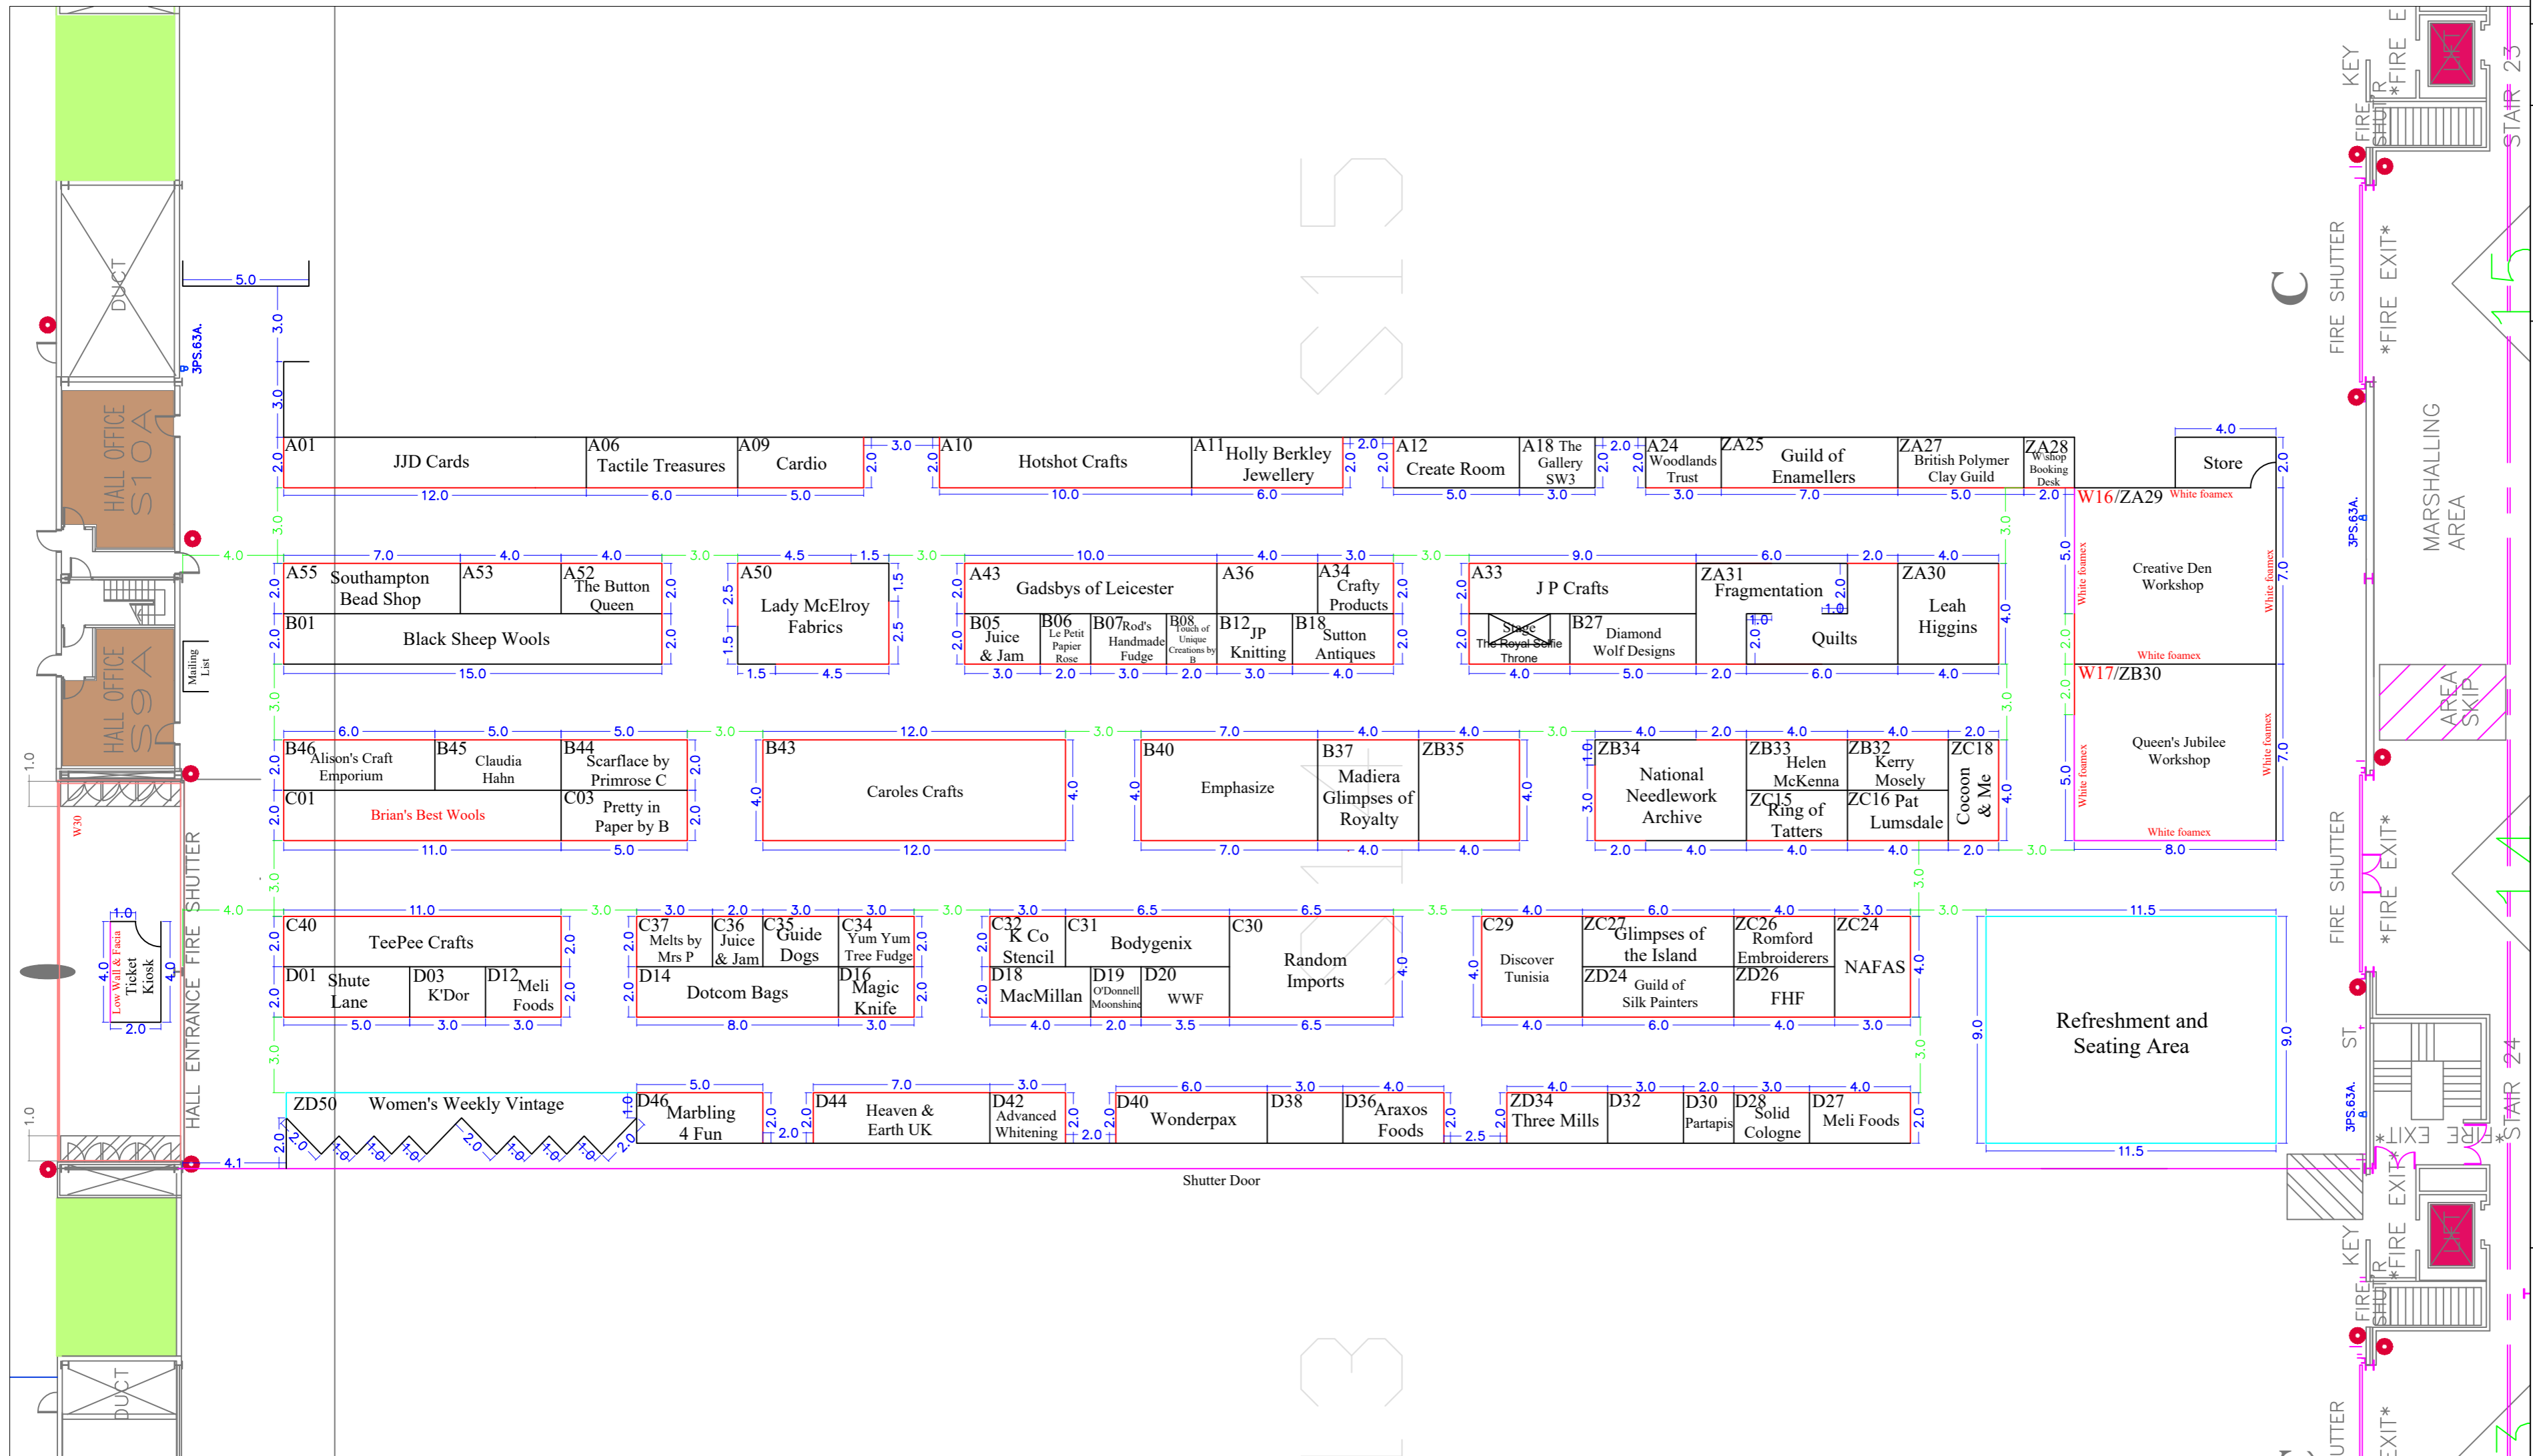

The Creative Craft Show

ExCel Spring

01st - 02nd April 2022

Hall S14-15
ExCel London

Scale: 1:200

Drawing Name:
LS22

Drawing No:
2.0

Drawing Date:
28/03/2022

Show Contact:
Rebecca Randall

Legend:

- Standard Walling
- Facia only unless otherwise specified
- Floor area only
- Low Walling

General Notes:

- A06 Tactile Treasures Added
- A18 The Gallery SW3 Added
- B40 Emphasize Added
- D03 K'Dor Added
- D28 Solid Cologne Added
- D42 Advanced Whitening Added
- D44 Heaven & Earth Added
- D46 Marbling 4 Fun Added

- D32 Tailored Candle Co Removed
- ZB35 Grans on the Make Removed

Dominic House
Seaton Road
Highcliffe
Dorset BH23 5HW
United Kingdom

Phone: +44 (0)1425
272711
Email: info@ichf.co.uk
www.ichfevents.co.uk