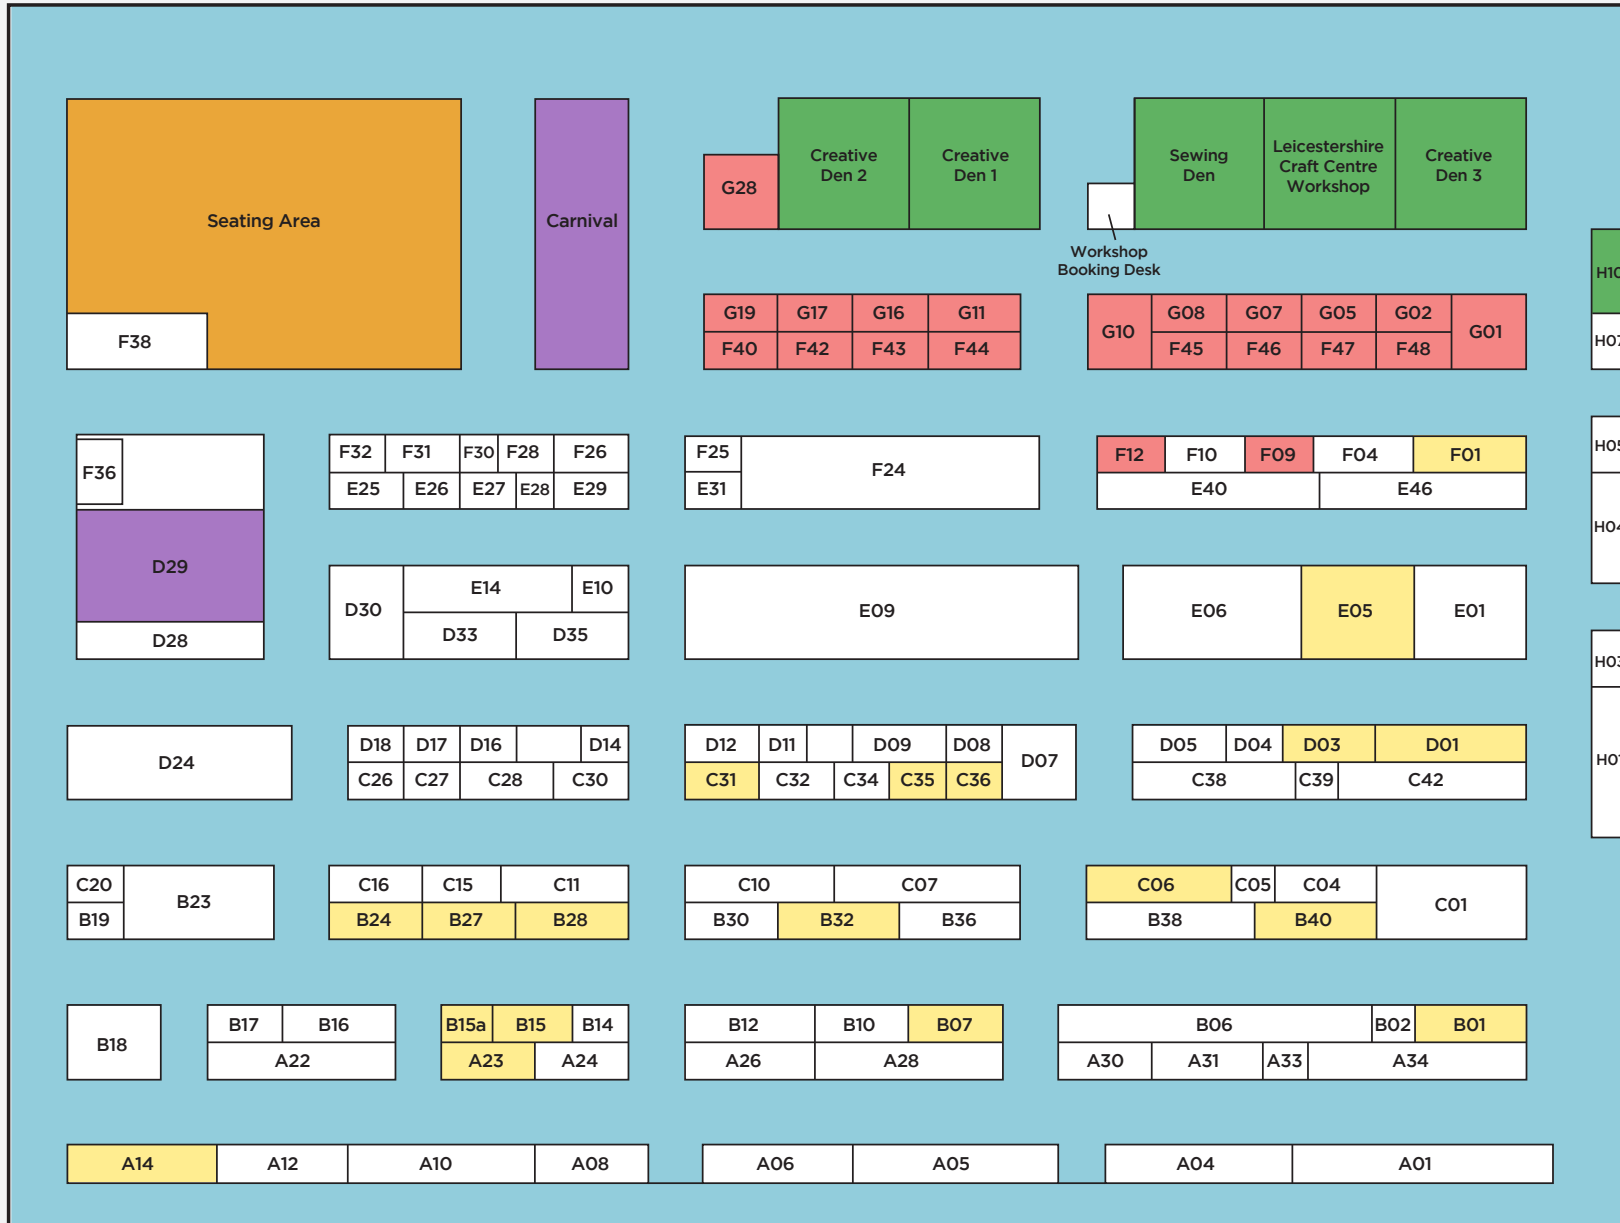

— THE —
CREATIVE
CRAFT
 SHOW

- MAKE & TAKES
- DEMOS, GUILDS & GROUPS
- WORKSHOPS
- FEATURES

ENTRANCE

W08

H10
H07
H05
H04
H03
H01

EXHIBITOR BY A-Z

D30	Aceville Publications Ltd	D11	Doncaster Hobby Market	C01	Lili Fabrics (UK) Ltd	F09	Silvar Design
D10	Allison's Craft Emporium	H01	dotcombags.co.uk	C30	Macmillan Cancer Support	F10	Simply Vintage Designs
F42	Anne Tyson	G01	Eau Brink Studio	B07	Marbling 4 Fun	C05	Snagasawa Crafts
F26	Araxos	D08	Elizabeth Hunt Jewellery	E25	MELI	D17	Stephen Coates - Coatesart
D05	Artmaster Ltd	F47	Family History Federation	H10	Mindful Crafts - Macrame Workshops	D10	Stretchy Lids
E14	Bead and Button Bazaar	A30	FantasticRibbons.com	C27	Needlethreader & More	D12	Sutton Antiques Ltd
C35	Bekbek Makes	B40	Festival of Japan Tours and Crafts	F30	O'Donnell Moonshine	A10	Swincraft2
E10	Bergs Designs	F28	Flapjackery	C11	Oh Sew Sweet	A31	Tactile Treasures
D15	Bergs Designs	A26	Gadsbys of Leicester	H07	Parrs Free Motion Rulers	B16	Tee Pee Crafts
F24	Berts and Gerts	A33	Gadsbys of Leicester	E40	PCS Books	E31	The Amaze Brush
F43	Berts and Gerts	A05	GlitzCraft	B27	Peaches and Tea	D01	The Bead Selection
G19	Bex Raven Oxide	D16	Guide Dogs	D29	Pebeo Zone	E29	The Great British Cheese Company
B06	Black Sheep Wools	B19	Hair Gem	A01	Pinflair	G11	The Guild of Silk Painters
B01	Blockcraft	B36	Heaven and Earth	B15	Pretty In Paper By B	F45	The Lace Guild
F32	Boe Gin	G28	Helen Davenport	G02	Progression In Textiles	E27	The Little Shop
B23	Bombay Stores Retail	F46	Helen McCook	C04	Puddleducks	F01	The Makerss
C42	Brian's Best Wools	D07	Higgs & Higgs Ltd	C34	Purple Peacock Craft Supplies	F44	The Marquetry Society
C10	Bro. Sewing Mac. / DC Nutt Sewing Mac.	B28	Holly Berkley Jewellery	B10	Ribbonly	C07	The Quilt Shop
A24	Card-io	C39	Holly Tree Fibres	E26	Rods Handmade Fudge	A06	The Southampton Bead Shop
W08	Carnival Display	A28	Hot Shot Craft	A22	Ross Paper	A08	The Stamp Hut
G07	CarolAnn J Allan	B30	House of Zandra	E01	Roys Material World	C15	The Travelling Craft Room
D24	Carole's Crafts	B24	Inion Arts	G08	Ruth Parkinson - Johns	D04	The Woolly Tangle
F38	Charles Taylor	G10	Inkberrow Design Centre	F48	Sally Boehme	H05	Thimble Wood
D03	Cheryl Steventon Glass	A14	J P Crafts	F31	Schokolat Scotland	E09	Thimble's Fabrics & Craft Limited
D18	Claudia Hahn Wildlife Artist	G17	Jennie Rayment	D33	Search Press - Meet the Author	C31	Tilly Pots
B12	Colop UK Ltd	G16	Jessica Grady	D35	Search Press Ltd	B15A	TillyViktor
C06	Craft, Spa and Leisure Resorts	A34	JJD Cards	C28	Sew Easy The Sewing Shop	B02	Titch Stitch Ltd
A04	Crafty Devils Ltd	F12	Jolly Super Things	H04	Sew Me Something	F40	Tracey Spurgin
C20	Crafty Products	E28	Juice & Jam Ltd	B14	Sew Sophie Crafts	D14	Wild & Green
B32	Creative Craft Centre	H03	Juice & Jam Ltd	C32	Sewgirl	C36	Wild Floss Embroidery
E06	Debbi Moore Designs	F25	K Co Stencil Art	G34	Sewing Den Workshop		
E05	Debbi Moore Make & Take	B18	Lady McElroy Fabrics	E46	Sewing Studio Bath - Janome		
A23	Decopatch.co.uk	G05	Leicestershire Craft Centre	B17	Shute Lane Fabric		
D28	Derwent	C38	Letsgetstitching.co.uk with Choices	B38	Siesta Frames		
C16	Diamond Wolf Designs	C26	Liberty Lodge Crafts	F04	Silvar Design		