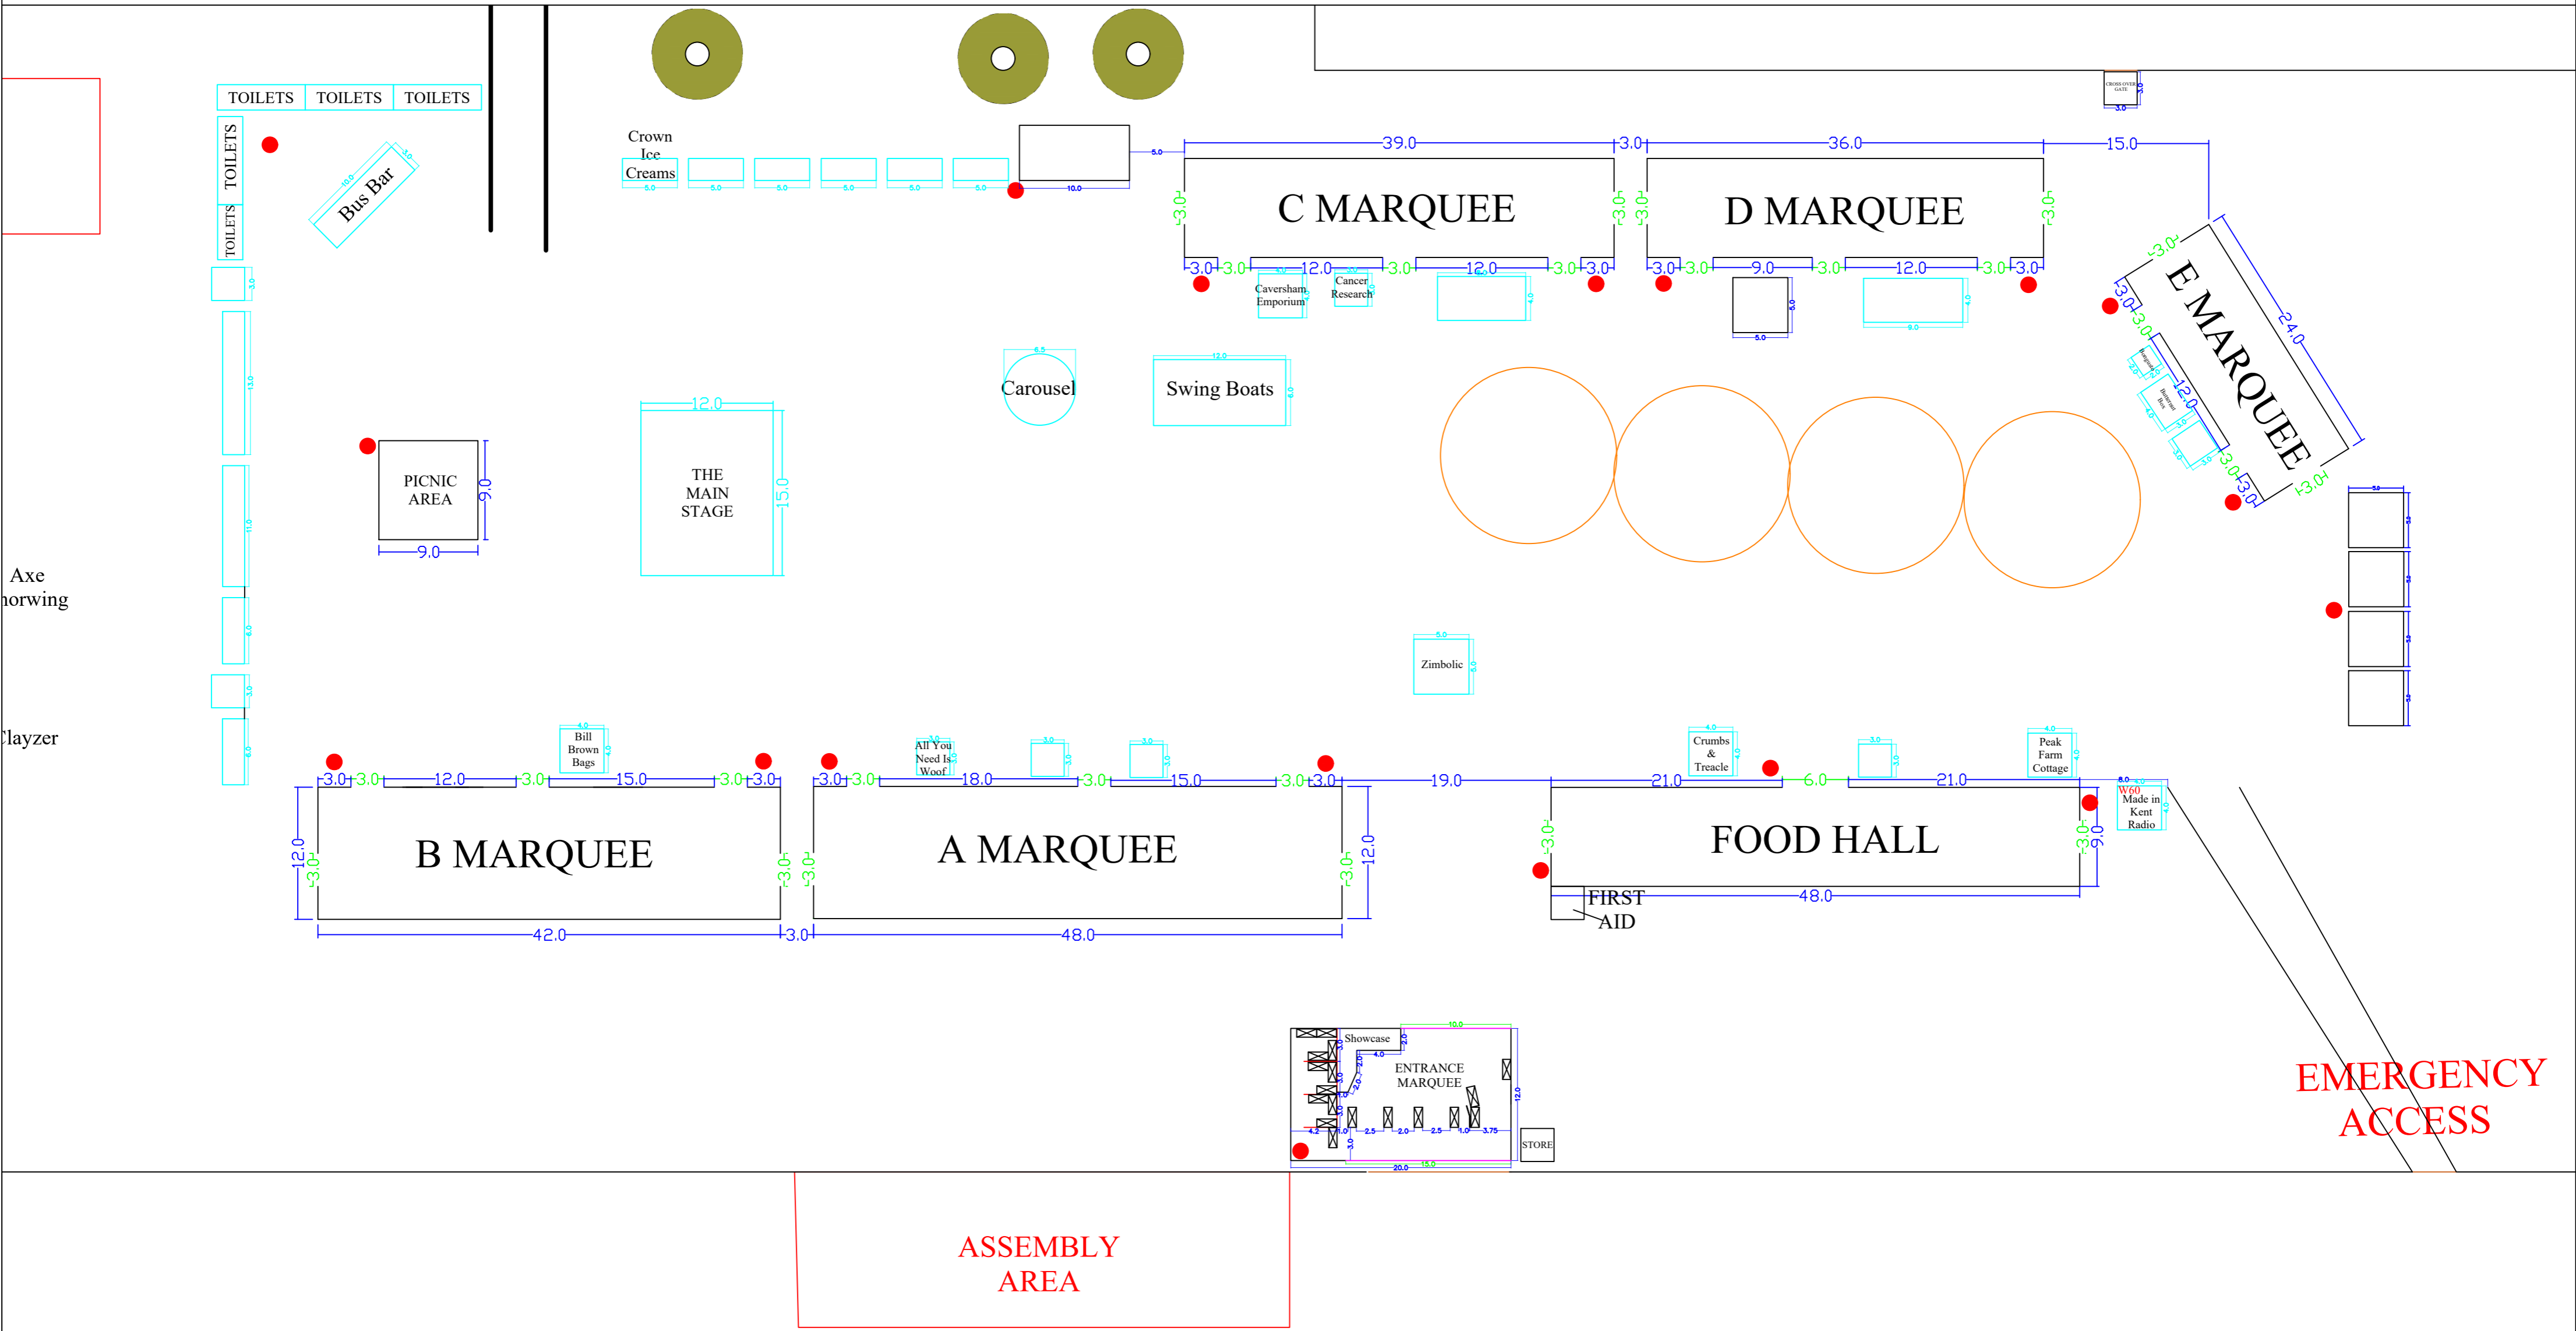

Weald of Kent Country Craft Show, Penshurst Place

04th - 06th May 2024

SHOW PLAN

Penshurst Place
nr Tonbridge

Drawing Name:
KS24 Marquee Plan
Drawing No:
1:0
Drawing Date:
11/01/24
Show Contact:
Steve Mitchell