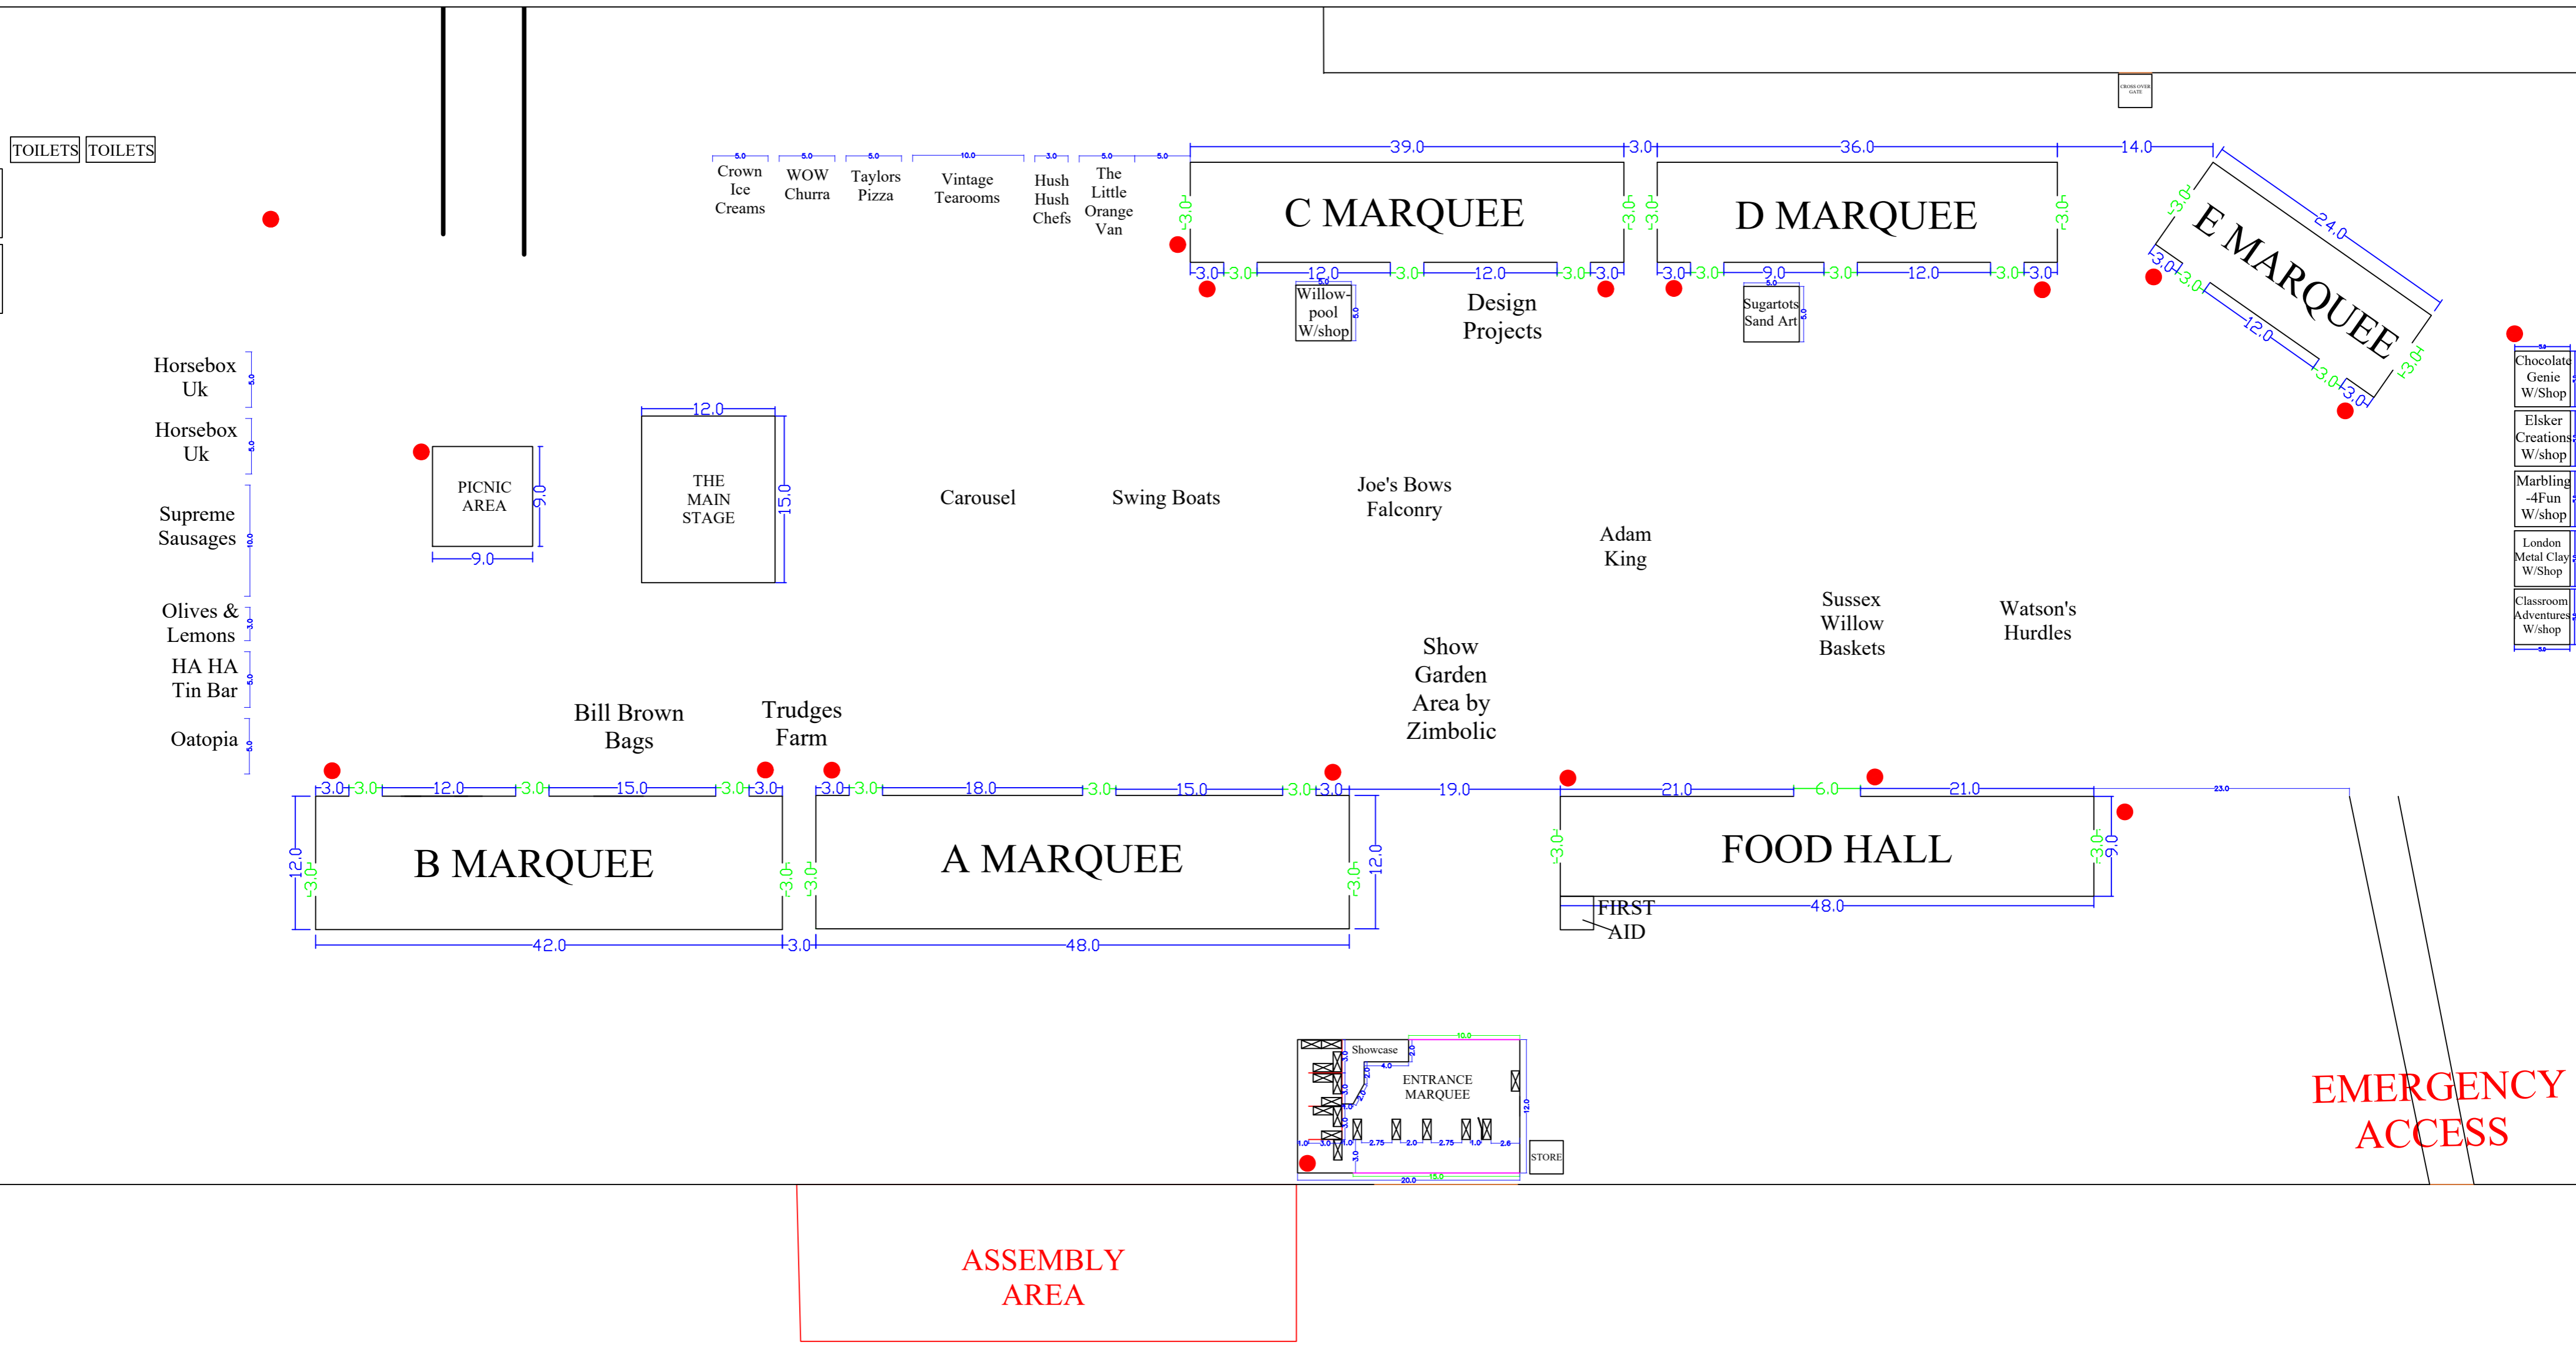

# Weald of Kent Country Craft Show, Penshurst Place

### SHOW PLAN

Penshurst Place  
nr Tonbridge

Drawing Name:  
KS22 Marquee Plan  
Drawing No:  
1:0  
Drawing Date:  
26/04/22  
Show Contact:  
Steve Mitchell

Legend:

General Notes:  
Not to scale

Dominic House  
Seaton Road  
Highcliffe  
Dorset BH23 5HW  
United Kingdom  
Phone: +44 (0)1425 272711  
Email: info@ichf.co.uk  
[www.ichf.co.uk](http://www.ichf.co.uk)