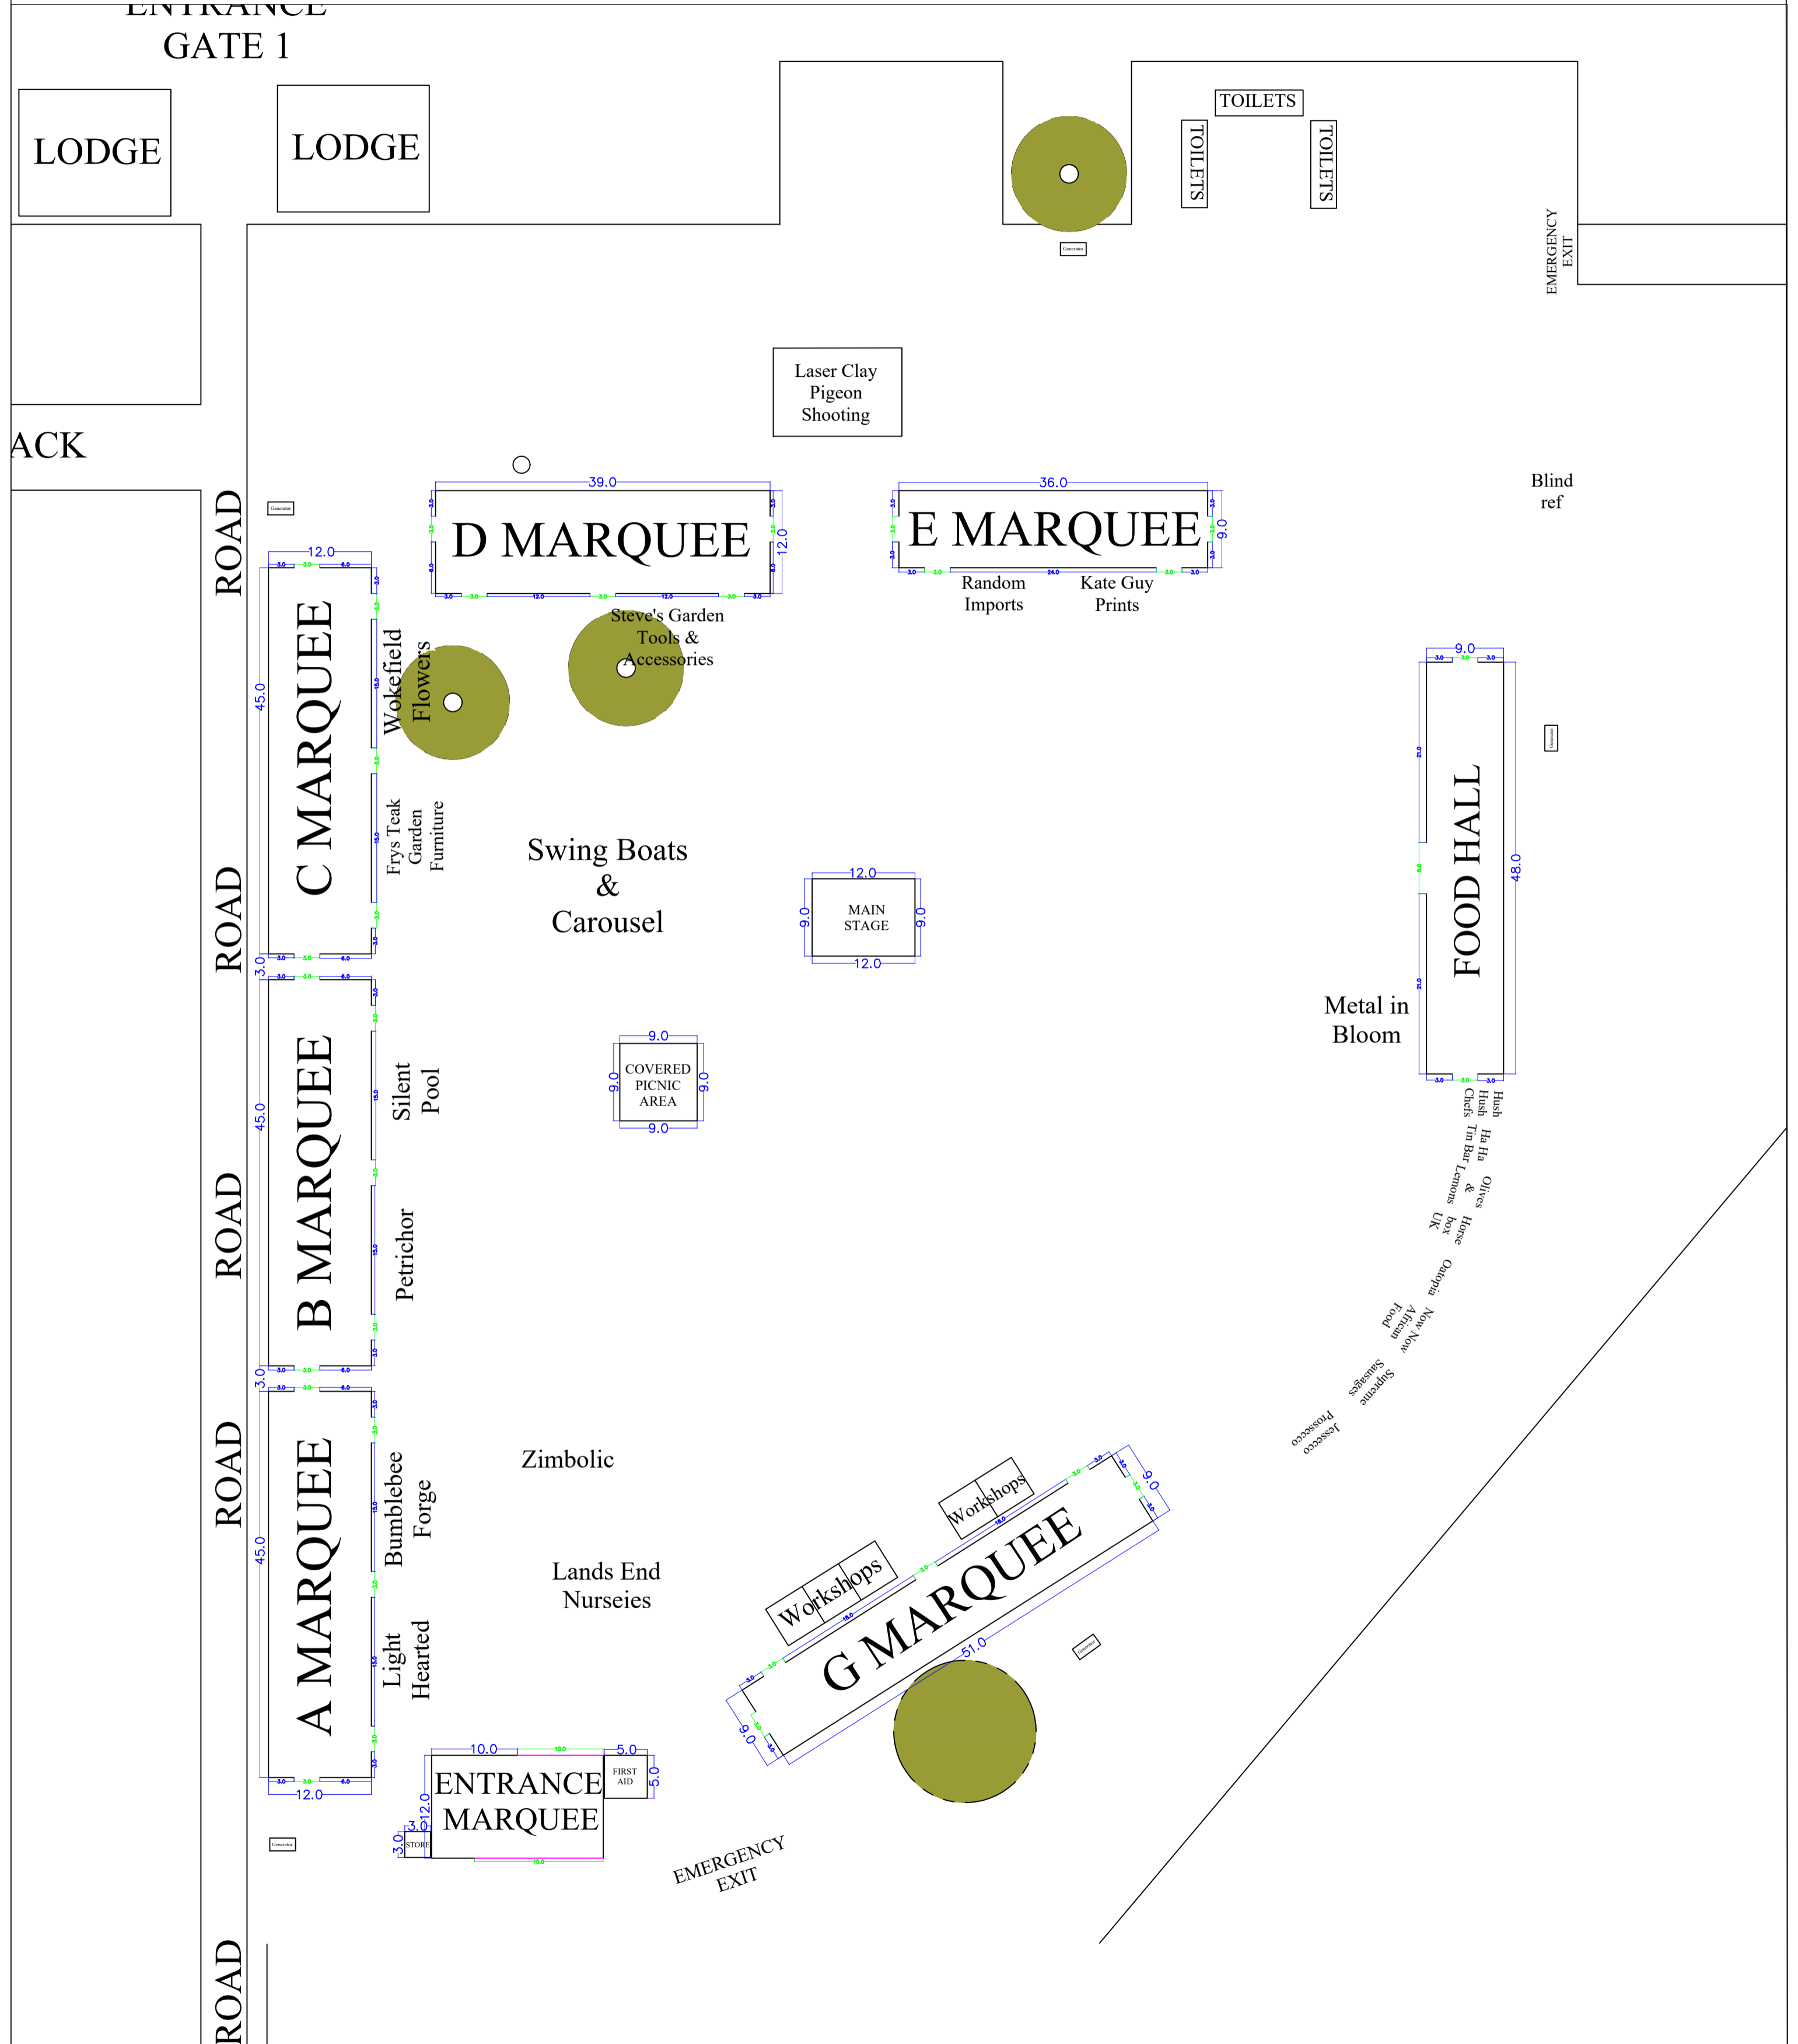

Henley Country Craft Show

26th - 29th August 2022

Stonor Park
nr Henley

Drawing Name:
SP22 Overall Plan
Drawing No:
1.0
Drawing Date:
24/05/22
Show Contact:
Steve Mitchell

Legend:

General Notes:

Dominic House
Seaton Road
Highcliffe
Dorset BH23 5HW
United Kingdom
Phone: +44 (0)1425 272711
Email: info@ichf.co.uk
www.ichfevents.co.uk

Scale: Not to Scale